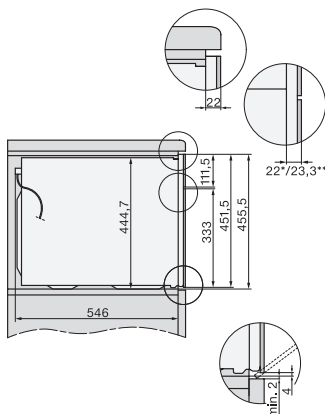

## H 7440 BM

Kompakti mikroaltoyhdistelmäuuni  
saumaton muotoilu, automaattiohjelmia ja yhdistettyjä toimintatapoja.

side view H7000 BM, installation drawings

built-in H7000 BM, installation drawing

built-in H7000 BM build-under, installation drawings

installation H7000 BM, installation drawing

H7000 handle, glass, installation drawings

Installation H7000 BM XL, installation drawings

side view H7000 BM build-under, installation drawings

side view Kombi BM XL, installation drawings