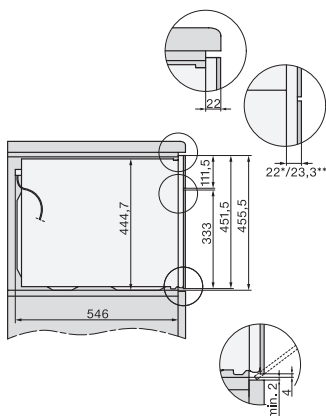

## H 7440 BM

Kompakti mikroaltoyhdistelmäuuni  
saumaton muotoilu, automaattiohjelmia ja yhdistettyjä toimintatapoja.

side view H7000 BM, installation drawings

built-in H7000 BM, installation drawing

built-in H7000 BM build-under, installation drawings

installation H7000 BM, installation drawing

H7000 handle, glass, installation drawings

H226x-1B/BP/E/EP/IP, H2760B/BP, H28x0B/BP, H7x40BM/BMX, H7x6xB/BP/BPX, installation drawings

side view H7000 BM build-under, installation drawings