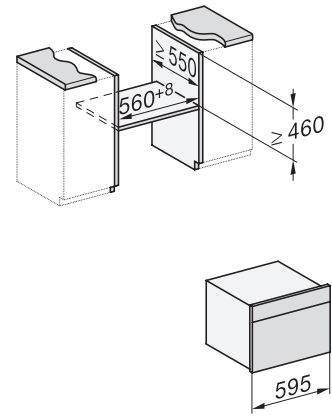

## H 7440 BM

Kompakti mikroaltoyhdistelmäuuni  
saumaton muotoilu, automaattiohjelmia ja yhdistettyjä toimintatapoja.

side view H7000 BM, installation drawings

built-in H7000 BM, installation drawing

built-in H7000 BM build-under, installation drawings

installation H7000 BM, installation drawing

H7000 handle, glass, installation drawings

H226x-1B/BP/E/EP/IP, H2760B/BP, H28x0B/BP, H7x40BM/BMX, H7x6xB/BP/BPX, installation drawings

side view H7000 BM build-under, installation drawings