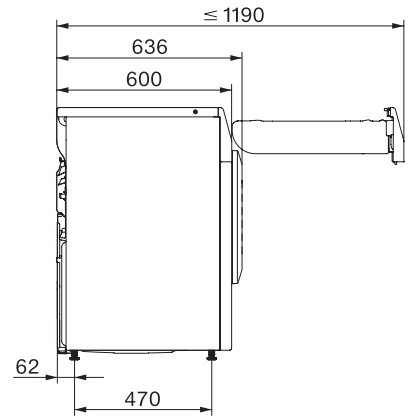

TEH795WP EcoSpeed&9kg

T1 värmepumpstumlare:

9 kg | DirectSensor | SilenceDrum | DryCare 40 | HygieneDry

T1 installation drawing, slanted facia or straight facia, measures in mm

T1 drawing, slanted facia or straight facia, measures in mm

T1 drawing, slanted facia or straight facia, with porthole, measures in mm

T1 drawing, slanted facia or straight facia, measures in mm