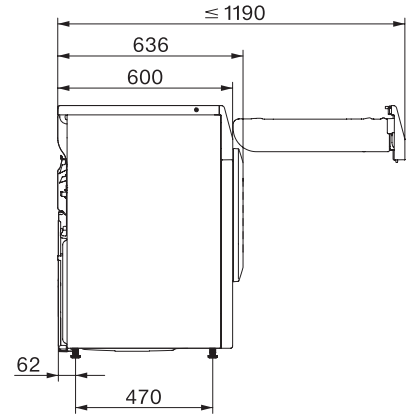

TED655WP EcoSpeed&9kg

T1 värmepumpstumlare:

9 kg | DirectSensor | DryCare 40 | HygieneDry | Miele@home

T1 installation drawing, slanted facia or straight facia, measures in mm

T1 drawing, slanted facia or straight facia, measures in mm

T1 drawing, slanted facia or straight facia, with porthole, measures in mm

T1 drawing, slanted facia or straight facia, measures in mm