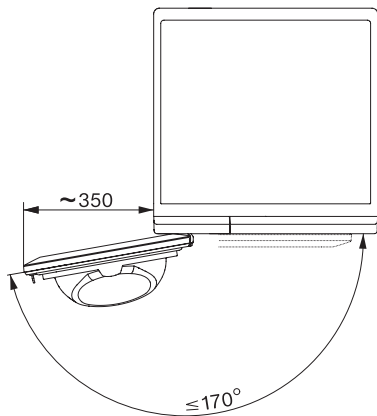

TED655WP EcoSpeed&9kg

T1 värmepumpstumlare:

9 kg | DirectSensor | DryCare 40 | HygieneDry | Miele@home

T1 installation drawing, slanted facia or straight facia, measures in mm

T1 drawing, slanted facia or straight facia, measures in mm

T1 drawing, slanted facia or straight facia, with porthole, measures in mm

T1 drawing, slanted facia or straight facia, measures in mm