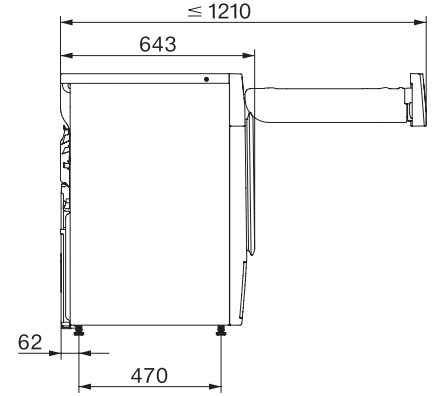

TSH783WP EcoSpeed&9kg

T1 värmepumpstumlare:

9 kg | DirectSensor | SilenceDrum | DryCare 40 | HygieneDry

T1 installation drawing, facia 5 degree, measures in mm

T1 drawing, facia 5 degree, measures in mm

T1 drawing, facia 5 degree, with porthole, measures in mm

T1 drawing, facia 5 degree, measures in mm