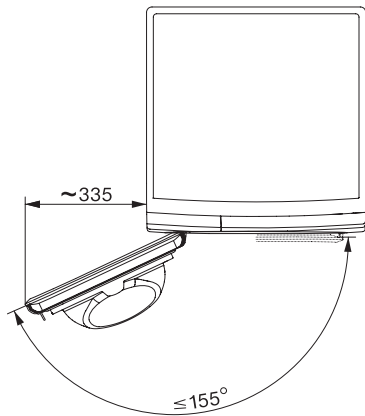

TSH783WP EcoSpeed&9kg

T1 värmepumpstumlare:

9 kg | DirectSensor | SilenceDrum | DryCare 40 | HygieneDry

T1 installation drawing, facia 5 degree, measures in mm

T1 drawing, facia 5 degree, measures in mm

T1 drawing, facia 5 degree, with porthole, measures in mm

T1 drawing, facia 5 degree, measures in mm