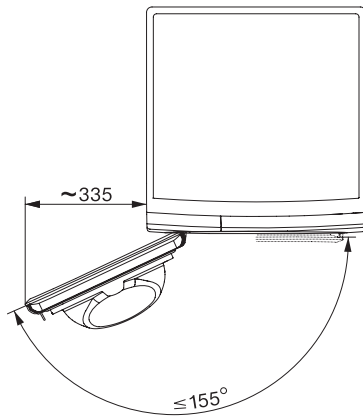

TWH780WP EcoSpeed&9kg

T1 värmepumpstumlare:

9 kg | DirectSensor | SilenceDrum | DryCare 40 | HygieneDry

T1 installation drawing, facia 5 degree, measures in mm

T1 drawing, facia 5 degree, measures in mm

T1 drawing, facia 5 degree, with porthole, measures in mm

T1 drawing, facia 5 degree, measures in mm