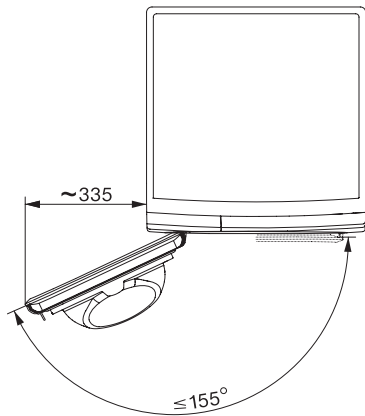

TWD640WP EcoSpeed&9kg

T1 värmepumpstumlare:

9 kg | DirectSensor | DryCare 40 | HygieneDry | Miele@home

T1 installation drawing, facia 5 degree, measures in mm

T1 drawing, facia 5 degree, measures in mm

T1 drawing, facia 5 degree, with porthole, measures in mm

T1 drawing, facia 5 degree, measures in mm