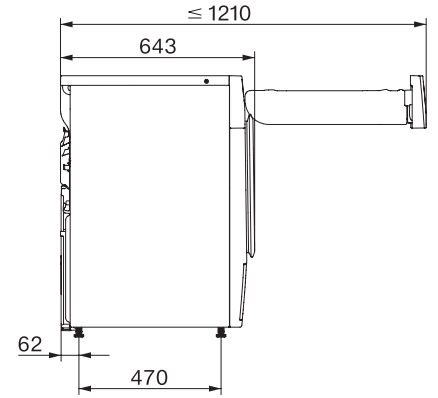

TWD640WP EcoSpeed&9kg

T1 värmepumpstumlare:

9 kg | DirectSensor | DryCare 40 | HygieneDry | Miele@home

T1 installation drawing, facia 5 degree, measures in mm

T1 drawing, facia 5 degree, measures in mm

T1 drawing, facia 5 degree, with porthole, measures in mm

T1 drawing, facia 5 degree, measures in mm