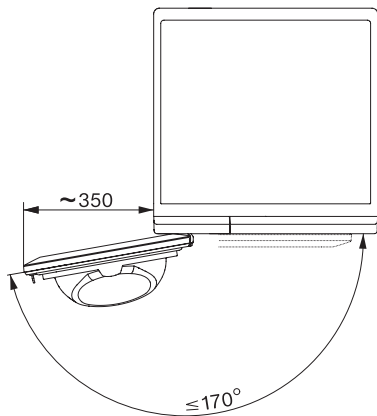

TEC655WP EcoSpeed&8kg

T1 värmepumpstumlare:

8 kg | DirectSensor | Miele@home | EcoDry-teknik | FragranceDos

T1 installation drawing, slanted facia or straight facia, measures in mm

T1 drawing, slanted facia or straight facia, measures in mm

T1 drawing, slanted facia or straight facia, with porthole, measures in mm

T1 drawing, slanted facia or straight facia, measures in mm