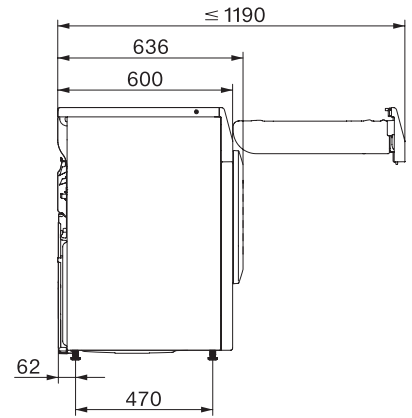

TEC655WP EcoSpeed&8kg

T1 värmepumpstumlare:

8 kg | DirectSensor | Miele@home | EcoDry-teknik | FragranceDos

T1 installation drawing, slanted facia or straight facia, measures in mm

T1 drawing, slanted facia or straight facia, measures in mm

T1 drawing, slanted facia or straight facia, with porthole, measures in mm

T1 drawing, slanted facia or straight facia, measures in mm