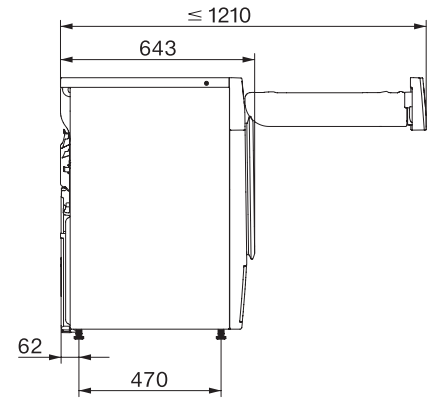

TSC643WP EcoSpeed&8kg

T1 värmepumpstumlare:

8 kg | DirectSensor | Miele@home | EcoDry-teknik | FragranceDos

T1 installation drawing, facia 5 degree, measures in mm

T1 drawing, facia 5 degree, measures in mm

T1 drawing, facia 5 degree, with porthole, measures in mm

T1 drawing, facia 5 degree, measures in mm