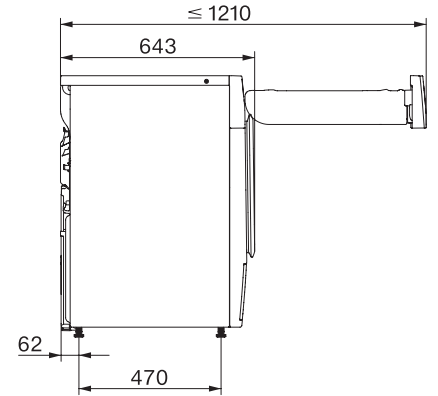

TSC643WP EcoSpeed&8kg

T1 värmepumpstumlare:

8 kg | DirectSensor | Miele@home | EcoDry-teknik | FragranceDos

T1 installation drawing, facia 5 degree, measures in mm

T1 drawing, facia 5 degree, measures in mm

T1 drawing, facia 5 degree, with porthole, measures in mm

T1 drawing, facia 5 degree, measures in mm