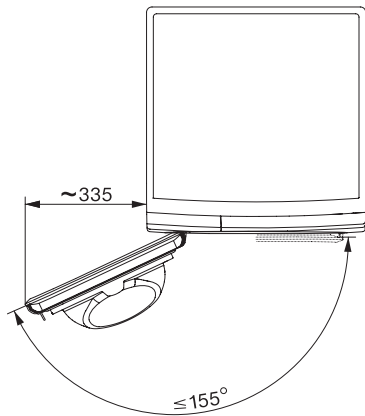

TSC643WP EcoSpeed&8kg

T1 värmepumpstumlare:

8 kg | DirectSensor | Miele@home | EcoDry-teknik | FragranceDos

T1 installation drawing, facia 5 degree, measures in mm

T1 drawing, facia 5 degree, measures in mm

T1 drawing, facia 5 degree, with porthole, measures in mm

T1 drawing, facia 5 degree, measures in mm