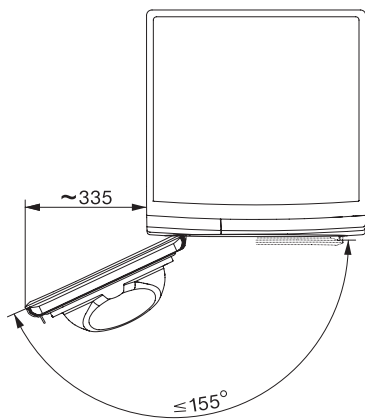

TSC643WP EcoSpeed&8kg

T1 värmepumpstumlare:

8 kg | DirectSensor | Miele@home | EcoDry-teknik | FragranceDos

T1 installation drawing, facia 5 degree, measures in mm

T1 drawing, facia 5 degree, measures in mm

T1 drawing, facia 5 degree, with porthole, measures in mm

T1 drawing, facia 5 degree, measures in mm