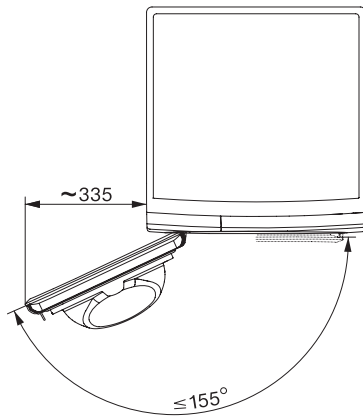

TWC640WP EcoSpeed&8kg

T1 värmepumpstumlare:

8 kg | DirectSensor | Miele@home | EcoDry-teknik | FragranceDos

T1 installation drawing, facia 5 degree, measures in mm

T1 drawing, facia 5 degree, measures in mm

T1 drawing, facia 5 degree, with porthole, measures in mm

T1 drawing, facia 5 degree, measures in mm