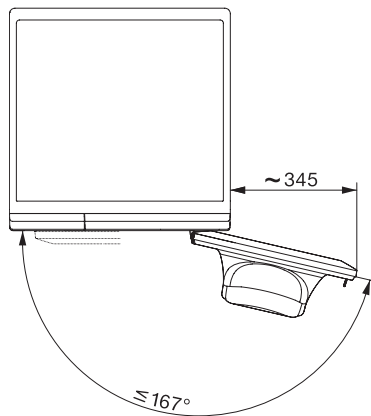

WEE395 WCS PWash&Steam&8kg

W1 frontmatad tvättmaskin:

A -40 %* | 8 kg | 1400 v/min | SteamCare | QuickPowerWash | Miele@home

W1 installation drawing, slanted fascia or straight fascia, measures in mm

W1 drawing, slanted fascia or straight fascia, measures in mm

W1 drawing, slanted fascia or straight fascia, measures in mm

W1 drawing, slanted fascia or straight fascia, measures in mm