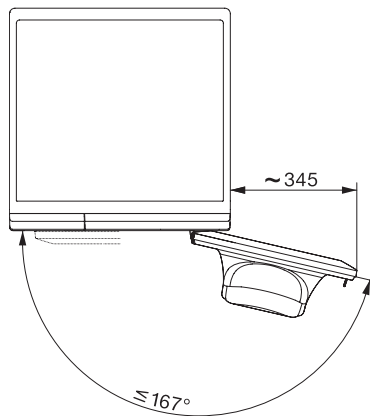

WED395 WCS PWash&Steam&9kg

W1 frontmatad tvättmaskin:

A-20 %* | 9 kg | 1400 v/min | SteamCare | QuickPowerWash | Miele@home

W1 installation drawing, slanted facia or straight facia, measures in mm

W1 drawing, slanted facia or straight facia, measures in mm

W1 drawing, slanted facia or straight facia, measures in mm

W1 drawing, slanted facia or straight facia, measures in mm