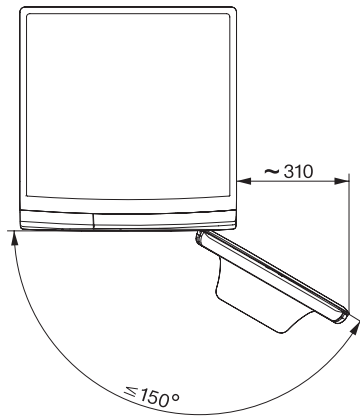

WSD383 WCS PWash&Steam&9kg

W1 frontmatad tvättmaskin:

A-20 %* | 9 kg | 1400 v/min | SteamCare | QuickPowerWash | Miele@home

W1 drawing, facia 5 degree, measures in mm

W1 drawing, facia 5 degree, measures in mm

W1 drawing, facia 5 degree, measures in mm

W1 drawing, facia 5 degree, measures in mm