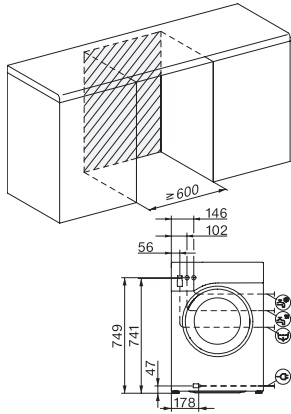

WSD383 WCS PWash&Steam&9kg

W1 frontmatad tvättmaskin:

A-20 %* | 9 kg | 1400 v/min | SteamCare | QuickPowerWash | Miele@home

W1 drawing, facia 5 degree, measures in mm

W1 drawing, facia 5 degree, measures in mm

W1 drawing, facia 5 degree, measures in mm

W1 drawing, facia 5 degree, measures in mm