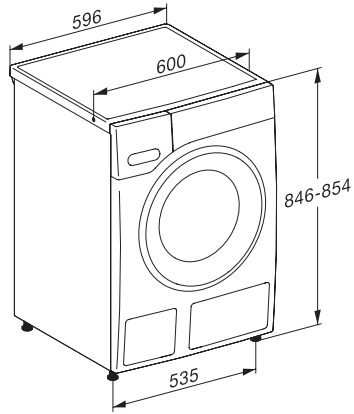

WSD383 WCS PWash&Steam&9kg

W1 frontmatad tvättmaskin:

A-20 %* | 9 kg | 1400 v/min | SteamCare | QuickPowerWash | Miele@home

W1 drawing, facia 5 degree, measures in mm

W1 drawing, facia 5 degree, measures in mm