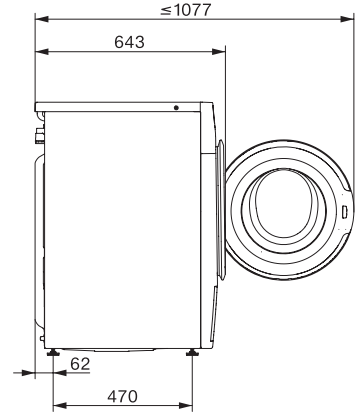

WSD383 WCS PWash&Steam&9kg

W1 frontmatad tvättmaskin:

A-20 %* | 9 kg | 1400 v/min | SteamCare | QuickPowerWash | Miele@home

W1 drawing, facia 5 degree, measures in mm

W1 drawing, facia 5 degree, measures in mm

W1 drawing, facia 5 degree, measures in mm

W1 drawing, facia 5 degree, measures in mm