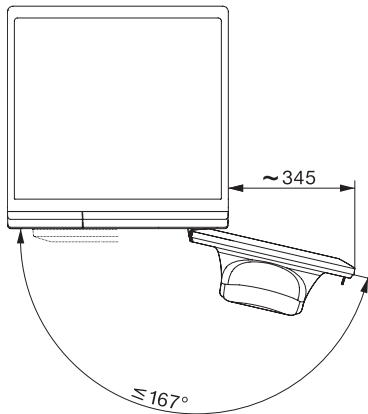

WEA135 WCS 8kg Active  
W1 frontmatad tvättmaskin:  
A -10 %\* | 8 kg | 1400 v/min | CapDosing | skonrumma | AddLoad

W1 installation drawing, slanted fascia or straight fascia, measures in mm

W1 drawing, slanted fascia or straight fascia, measures in mm

W1 drawing, slanted fascia or straight fascia, measures in mm

W1 drawing, slanted fascia or straight fascia, measures in mm