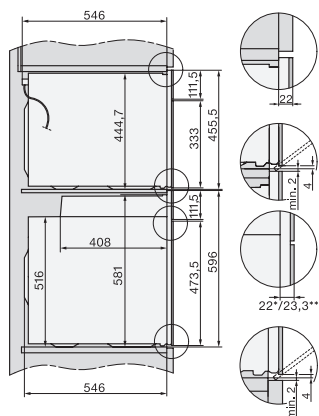

### Handtagsfri ugn

i en perfekt kombinerbar design med stektermometer och BrilliantLight.

installation H7000 XL, installation drawing

side view H7000 XL, installation drawings

built-in H7000 XL, installation drawing

Installation H7000 XL underframe, installation drawings

Installation H7000 BM XL, installation drawings

side view H7000 XL build-under, installation drawing

side view Kombi BM XL, installation drawings

Installation Kombi BM XL, installation drawings