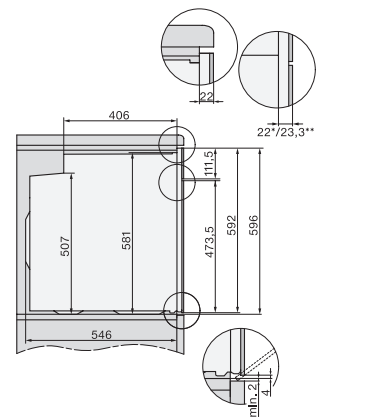

### Handtagsfri ugn

i en perfekt kombinerbar design med stektermometer och BrilliantLight.

installation H7000 XL, installation drawing

side view H7000 XL, installation drawings

built-in H7000 XL, installation drawing

Installation H7000 XL underframe, installation drawings

Installation H7000 BM XL, installation drawings

side view H7000 XL build-under, installation drawing

side view Kombi BM XL, installation drawings

Installation Kombi BM XL, installation drawings