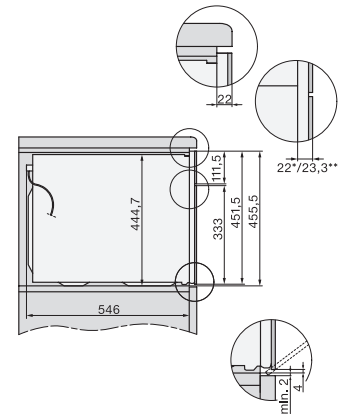

H 7840 BMX

Handtaglös kompaktugn med mikrovågsfunktion
i en perfekt kombinerbar design med automatikprogram och stektermometer.

side view H7000 BM, installation drawings

built-in H7000 BM, installation drawing

built-in H7000 BM build-under, installation drawings

installation H7000 BM, installation drawing

Installation H7000 BM XL, installation drawings

side view H7000 BM build-under, installation drawings

side view Kombi BM XL, installation drawings