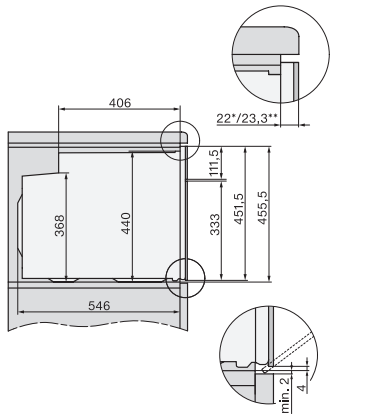

H 7840 BPX

Handtagslös kompaktugn

i en perfekt kombinerbar design med stektermometer och BrilliantLight.

side view H7000 M, installation drawings

built-in H7000 M, installation drawing

built-in H7000 M build-under, installation drawing

Installation H7000 M, installation drawing

side view H7000 M build-under, installation drawings