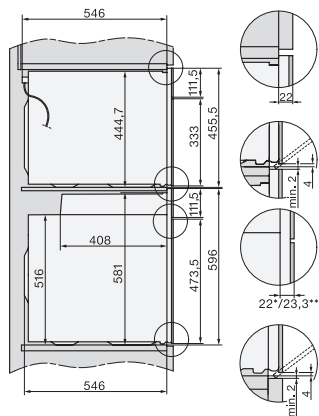

H 7464 BPX

Handtagsfri ugn

i en perfekt kombinerbar design med stektermometer och LED-belysning.

installation H7000 XL, installation drawing

side view H7000 XL, installation drawings

built-in H7000 XL, installation drawing

Installation H7000 XL underframe, installation drawings

Installation H7000 BM XL, installation drawings

side view H7000 XL build-under, installation drawing

side view Kombi BM XL, installation drawings

Installation Kombi BM XL, installation drawings