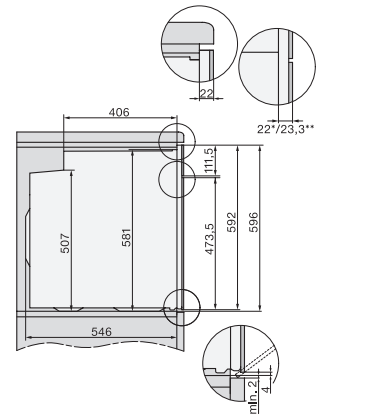

H 7464 BPX

Handtagsfri ugn

i en perfekt kombinerbar design med stektermometer och LED-belysning.

installation H7000 XL, installation drawing

side view H7000 XL, installation drawings

built-in H7000 XL, installation drawing

Installation H7000 XL underframe, installation drawings

Installation H7000 BM XL, installation drawings

side view H7000 XL build-under, installation drawing

side view Kombi BM XL, installation drawings

Installation Kombi BM XL, installation drawings