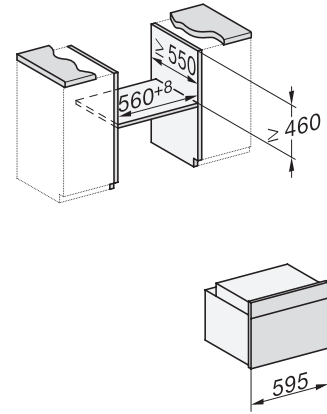

## H 7440 BPX

Handtagslös kompaktugn

i perfekt kombinerbar design med LED-belysning och pyrolyys.

side view H7000 M, installation drawings

built-in H7000 M, installation drawing

built-in H7000 M build-under, installation drawing

Installation H7000 M, installation drawing

side view H7000 M build-under, installation drawings