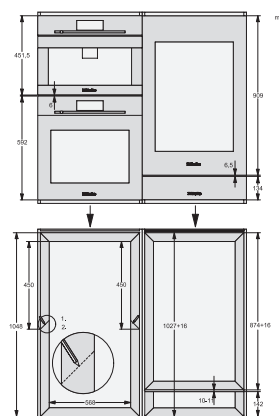

KWT6422iG, KWT6422iG-1, Installation draw, side view

ENB1060, combination 2x45er + KWT6422iG, Installation draw

KWT6422iG, KWT6422iG-1, Interior dimensions (Installation drawings)

ENB1060, combination 60er & 32er ESW + 2x45er + KWT6422iG, Installation draw