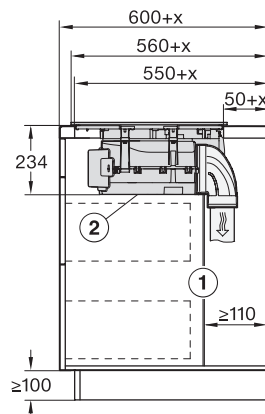

KMDA7676FL-U, KMDA7876FL-U – flush installation, drilling template, Installation depth 24,8 cm, Installation drawing

KMDA7676FL, KMDA7876FL – Side view lying on top – Installation drawing

KMDA7676FL-U, KMDA7876FL-U – surface installation, drilling template, 23,8 cm, Installation drawing

KMDA7676FL, KMDA7876FL – Installation drawing

KMDA7676FL, KMDA7876FL – Side view lying on top+X – Installation drawing

KMDA7676FL-U, KMDA7876FL-U – surface installation, 24,8 cm, drilling template, Installation drawing