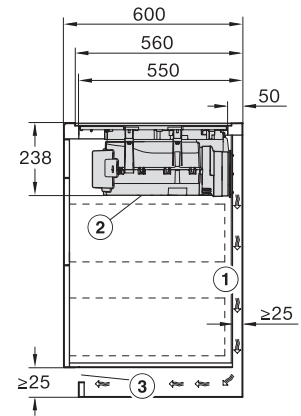

KMDA7676FL-U, KMDA7876FL-U – flush installation, drilling template, Installation depth 24,8 cm, Installation drawing

KMDA7676FL, KMDA7876FL – Side view lying on top – Installation drawing

KMDA7676FL-U, KMDA7876FL-U – surface installation, drilling template, 23,8 cm, Installation drawing

KMDA7676FL, KMDA7876FL – Installation drawing

KMDA7676FL, KMDA7876FL – Side view lying on top+X – Installation drawing

KMDA7676FL-U, KMDA7876FL-U – surface installation, 24,8 cm, drilling template, Installation drawing

KMDA7676FL, KMDA7876FL – flush – Installation drawing

KMDA7676FL, KMDA7876FL – Side view flush – Installation drawing

KMDA 7876 FL-U 125 Gala Ed
 Induktionshäll med integrerad fläkt
 och MattFinish med 2 extra stora PowerFlex XL-kokzoner för cirkulationssdrift

KMDA7676FL, KMDA7876FL – Side view lying on top, Plug&Play – Installation drawing

KMDA7676FL, KMDA7876FL – Side view lying on top+X, Plug&Play – Installation drawing

KMDA7676FL, KMDA7876FL – Side view flush, Plug&Play – Installation drawing