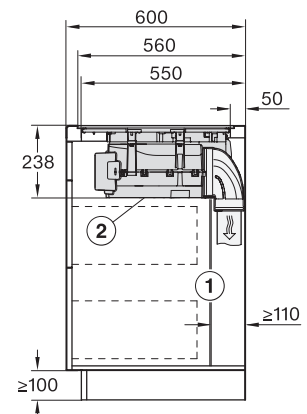

KMDA7676FL, KMDA7876FL – Side view flush – Installation drawing