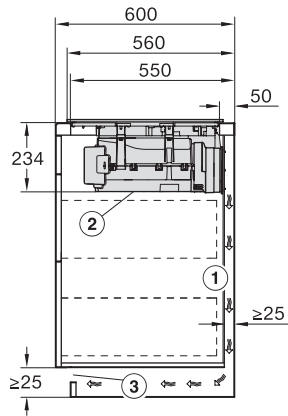

KMDA7676FL-U, KMDA7876FL-U – flush installation, drilling template, Installation depth 24,8 cm, Installation drawing

KMDA7676FL, KMDA7876FL – Side view lying on top – Installation drawing

KMDA7676FL-U, KMDA7876FL-U – surface installation, drilling template, 23,8 cm, Installation drawing

KMDA7676FL, KMDA7876FL – Installation drawing

KMDA7676FL, KMDA7876FL – Side view lying on top+X – Installation drawing

KMDA7676FL-U, KMDA7876FL-U – surface installation, 24,8 cm, drilling template, Installation drawing

KMDA7676FL, KMDA7876FL – Side view lying on top, Plug&Play – Installation drawing

KMDA7676FL, KMDA7876FL – Side view lying on top+X, Plug&Play – Installation drawing

KMDA7676FL, KMDA7876FL – Side view flush, Plug&Play – Installation drawing