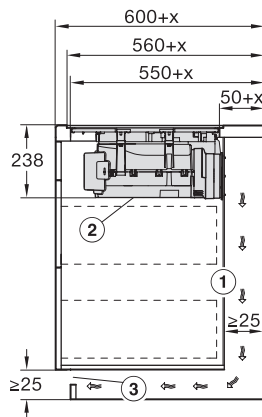

KMDA7676FL-U, KMDA7876FL-U – flush installation, drilling template, Installation depth 24,8 cm, Installation drawing

KMDA7676FL, KMDA7876FL – Side view lying on top – Installation drawing

KMDA7676FL-U, KMDA7876FL-U – surface installation, drilling template, 23,8 cm, Installation drawing

KMDA7676FL, KMDA7876FL – Installation drawing

KMDA7676FL, KMDA7876FL – Side view lying on top+X – Installation drawing

KMDA7676FL-U, KMDA7876FL-U – surface installation, 24,8 cm, drilling template, Installation drawing

KMDA7676FL, KMDA7876FL – flush – Installation drawing

KMDA7676FL, KMDA7876FL – Side view flush – Installation drawing

KMDA 7876 FL-U 125 Gala Ed
 Induktionshäll med integrerad fläkt
 och MattFinish med 2 extra stora PowerFlex XL-kokzoner för cirkulationssdrift

KMDA7676FL, KMDA7876FL – Side view lying on top, Plug&Play – Installation drawing

KMDA7676FL, KMDA7876FL – Side view lying on top+X, Plug&Play – Installation drawing

KMDA7676FL, KMDA7876FL – Side view flush, Plug&Play – Installation drawing