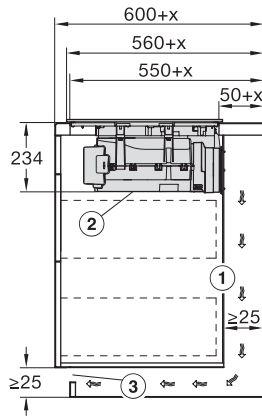

KMDA7676FL-U, KMDA7876FL-U – flush installation, drilling template, Installation depth 24,8 cm, Installation drawing

KMDA7676FL, KMDA7876FL – Side view lying on top – Installation drawing

KMDA7676FL-U, KMDA7876FL-U – surface installation, drilling template, 23,8 cm, Installation drawing

KMDA7676FL, KMDA7876FL – Installation drawing

KMDA7676FL, KMDA7876FL – Side view lying on top+X – Installation drawing

KMDA7676FL-U, KMDA7876FL-U – surface installation, 24,8 cm, drilling template, Installation drawing

KMDA7676FL, KMDA7876FL – flush – Installation drawing

KMDA7676FL, KMDA7876FL – Side view flush – Installation drawing

KMDA 7876 FL-U 125 Gala Ed
 Induktionshäll med integrerad fläkt
 och MattFinish med 2 extra stora PowerFlex XL-kokzoner för cirkulationssdrift

KMDA7676FL, KMDA7876FL – Side view lying on top, Plug&Play – Installation drawing

KMDA7676FL, KMDA7876FL – Side view lying on top+X, Plug&Play – Installation drawing

KMDA7676FL, KMDA7876FL – Side view flush, Plug&Play – Installation drawing