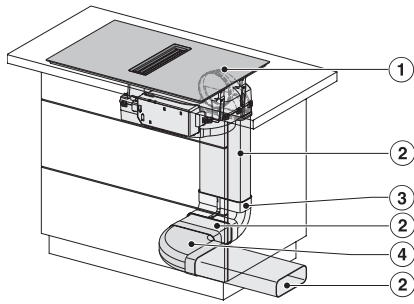

KMDA7676FL, KMDA7876FL – Side view flush+X – Installation drawing

KMDA7676FL, KMDA7876FL – Side view lying on top, Plug&Play – Installation drawing

KMDA7676FL, KMDA7876FL – Side view lying on top+X, Plug&Play – Installation drawing

KMDA7676FL, KMDA7876FL – Side view flush, Plug&Play – Installation drawing

KMDA 7676 FL-A BlackPerfection
 Induktionshäll med integrerad fläkt
 med två extra stora PowerFlex XL-kokzoner för frånluftsdrift

KMDA7676FL, KMDA7876FL – Side view flush+X, Plug&Play – Installation drawing

KMDA7676FL, KMDA7876FL – Installation variant 1 Basis -drawing

KMDA7676FL, KMDA7876FL – Installation variant 2 Basis – drawing