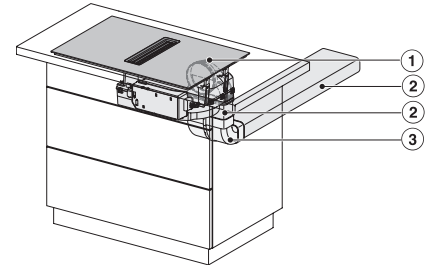

KMDA7676FL, KMDA7876FL – Side view flush+X – Installation drawing

KMDA7676FL, KMDA7876FL – Side view lying on top, Plug&Play – Installation drawing

KMDA7676FL, KMDA7876FL – Side view lying on top+X, Plug&Play – Installation drawing

KMDA7676FL, KMDA7876FL – Side view flush, Plug&Play – Installation drawing

KMDA 7676 FL-A BlackPerfection
 Induktionshäll med integrerad fläkt
 med två extra stora PowerFlex XL-kokzoner för frånluftsdrift

KMDA7676FL, KMDA7876FL – Side view flush+X, Plug&Play – Installation drawing

KMDA7676FL, KMDA7876FL – Installation variant 1 Basis -drawing

KMDA7676FL, KMDA7876FL – Installation variant 2 Basis – drawing