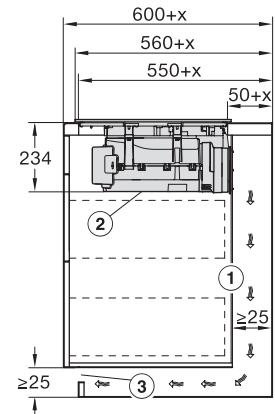

KMDA7676FL-U, KMDA7876FL-U – flush installation, drilling template, Installation depth 24,8 cm, Installation drawing

KMDA7676FL, KMDA7876FL – Side view lying on top – Installation drawing

KMDA7676FL-U, KMDA7876FL-U – surface installation, drilling template, 23,8 cm, Installation drawing

KMDA7676FL, KMDA7876FL – Installation drawing

KMDA7676FL, KMDA7876FL – Side view lying on top+X – Installation drawing

KMDA7676FL-U, KMDA7876FL-U – surface installation, 24,8 cm, drilling template, Installation drawing

KMDA7676FL, KMDA7876FL – flush – Installation drawing

KMDA7676FL, KMDA7876FL – Side view flush – Installation drawing

KMDA 7676 FL-U BlackPerfection
 Induktionshäll med integrerad fläkt
 med två extra stora PowerFlex XL-kokzoner för cirkulationsstrift

KMDA7676FL, KMDA7876FL – Side view flush+X – Installation drawing

KMDA7676FL, KMDA7876FL – Side view lying on top, Plug&Play – Installation drawing

KMDA7676FL, KMDA7876FL – Side view lying on top+X, Plug&Play – Installation drawing