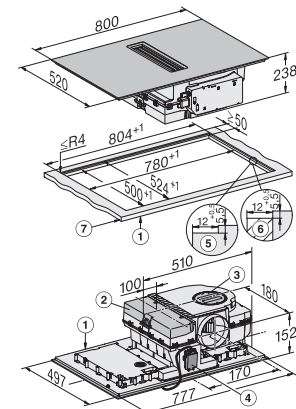

KMDA7676FL-U, KMDA7876FL-U – flush installation, drilling template, Installation depth 24,8 cm, Installation drawing

KMDA7676FL, KMDA7876FL – Side view lying on top – Installation drawing

KMDA7676FL-U, KMDA7876FL-U – surface installation, drilling template, 23,8 cm, Installation drawing

KMDA7676FL, KMDA7876FL – Installation drawing

KMDA7676FL, KMDA7876FL – Side view lying on top+X – Installation drawing

KMDA7676FL-U, KMDA7876FL-U – surface installation, 24,8 cm, drilling template, Installation drawing