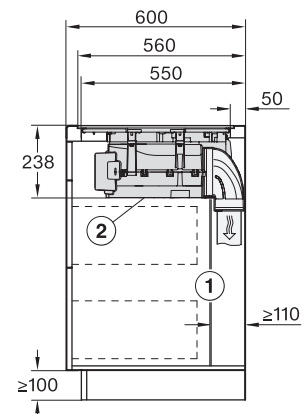

KMDA7676FL, KMDA7876FL – Side view flush – Installation drawing