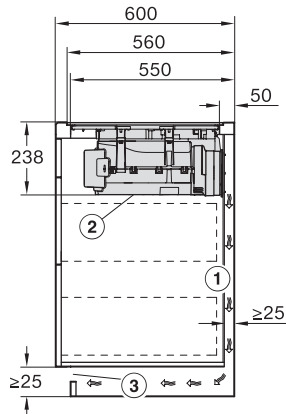

KMDA7676FL-U, KMDA7876FL-U – flush installation, drilling template, Installation depth 24,8 cm, Installation drawing

KMDA7676FL, KMDA7876FL – Side view lying on top – Installation drawing

KMDA7676FL-U, KMDA7876FL-U – surface installation, drilling template, 23,8 cm, Installation drawing

KMDA7676FL, KMDA7876FL – Installation drawing

KMDA7676FL, KMDA7876FL – Side view lying on top+X – Installation drawing

KMDA7676FL-U, KMDA7876FL-U – surface installation, 24,8 cm, drilling template, Installation drawing

KMDA7676FL, KMDA7876FL – flush – Installation drawing

KMDA7676FL, KMDA7876FL – Side view flush – Installation drawing

KMDA 7676 FL-U BlackPerfection
 Induktionshäll med integrerad fläkt
 med två extra stora PowerFlex XL-kokzoner för cirkulationsstrift

KMDA7676FL, KMDA7876FL – Side view flush+X – Installation drawing

KMDA7676FL, KMDA7876FL – Side view lying on top, Plug&Play – Installation drawing

KMDA7676FL, KMDA7876FL – Side view lying on top+X, Plug&Play – Installation drawing