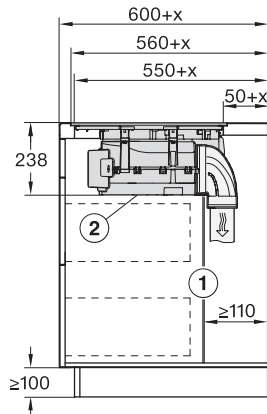

KMDA7676FL-U, KMDA7876FL-U – flush installation, drilling template, Installation depth 24,8 cm, Installation drawing

KMDA7676FL, KMDA7876FL – Side view lying on top – Installation drawing

KMDA7676FL-U, KMDA7876FL-U – surface installation, drilling template, 23,8 cm, Installation drawing

KMDA7676FL, KMDA7876FL – Installation drawing

KMDA7676FL, KMDA7876FL – Side view lying on top+X – Installation drawing

KMDA7676FL-U, KMDA7876FL-U – surface installation, 24,8 cm, drilling template, Installation drawing

KMDA7676FL, KMDA7876FL – Side view flush+X – Installation drawing

KMDA7676FL, KMDA7876FL – Side view lying on top, Plug&Play – Installation drawing

KMDA7676FL, KMDA7876FL – Side view lying on top+X, Plug&Play – Installation drawing