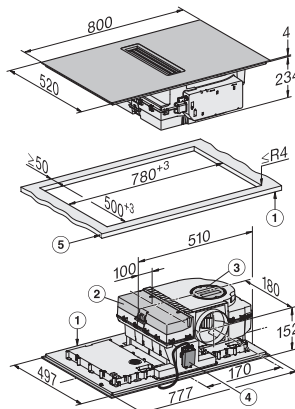

KMDA 7676 FL-U BlackPerfection
 Induktionshäll med integrerad fläkt
 med två extra stora PowerFlex XL-kokzoner för cirkulationsstrift

KMDA7676FL-U BlackPerfection, KMDA7876FL-U – flush installation, drilling template, Installation depth 23,8 cm

KMDA7676FL-U, KMDA7876FL-U – flush installation, drilling template, Installation depth 24,8 cm, Installation drawing

KMDA7676FL, KMDA7876FL – Side view lying on top – Installation drawing

KMDA7676FL-U, KMDA7876FL-U – surface installation, drilling template, 23,8 cm, Installation drawing

KMDA7676FL, KMDA7876FL – Installation drawing

KMDA7676FL, KMDA7876FL – Side view lying on top+X – Installation drawing

KMDA7676FL-U, KMDA7876FL-U – surface installation, 24,8 cm, drilling template, Installation drawing