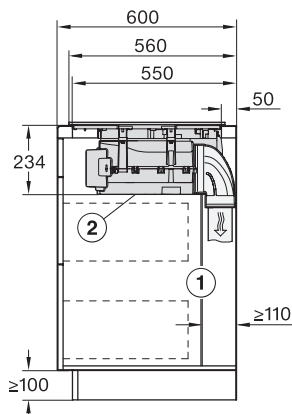

KMDA 7676 FL-U BlackPerfection
 Induktionshäll med integrerad fläkt
 med två extra stora PowerFlex XL-kokzoner för cirkulationsstrift

KMDA7676FL-U BlackPerfection, KMDA7876FL-U – flush installation, drilling template, Installation depth 23,8 cm

KMDA7676FL-U, KMDA7876FL-U – flush installation, drilling template, Installation depth 24,8 cm, Installation drawing

KMDA7676FL, KMDA7876FL – Side view lying on top – Installation drawing

KMDA7676FL-U, KMDA7876FL-U – surface installation, drilling template, 23,8 cm, Installation drawing

KMDA7676FL, KMDA7876FL – Installation drawing

KMDA7676FL, KMDA7876FL – Side view lying on top+X – Installation drawing

KMDA7676FL-U, KMDA7876FL-U – surface installation, 24,8 cm, drilling template, Installation drawing