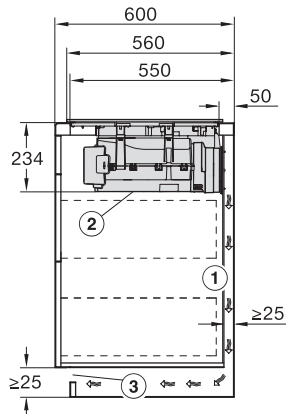

KMDA7676FL-U, KMDA7876FL-U – flush installation, drilling template, Installation depth 24,8 cm, Installation drawing

KMDA7676FL, KMDA7876FL – Side view lying on top – Installation drawing

KMDA7676FL-U, KMDA7876FL-U – surface installation, drilling template, 23,8 cm, Installation drawing

KMDA7676FL, KMDA7876FL – Installation drawing

KMDA7676FL, KMDA7876FL – Side view lying on top+X – Installation drawing

KMDA7676FL-U, KMDA7876FL-U – surface installation, 24,8 cm, drilling template, Installation drawing

KMDA7676FL, KMDA7876FL – flush – Installation drawing

KMDA7676FL, KMDA7876FL – Side view flush – Installation drawing

KMDA 7676 FL-U BlackPerfection
 Induktionshäll med integrerad fläkt
 med två extra stora PowerFlex XL-kokzoner för cirkulationsstrift

KMDA7676FL, KMDA7876FL – Side view flush+X – Installation drawing

KMDA7676FL, KMDA7876FL – Side view lying on top, Plug&Play – Installation drawing

KMDA7676FL, KMDA7876FL – Side view lying on top+X, Plug&Play – Installation drawing