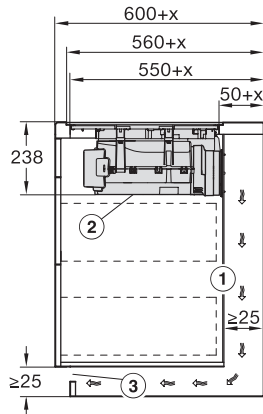

KMDA7676FL-U, KMDA7876FL-U – flush installation, drilling template, Installation depth 24,8 cm, Installation drawing

KMDA7676FL, KMDA7876FL – Side view lying on top – Installation drawing

KMDA7676FL-U, KMDA7876FL-U – surface installation, drilling template, 23,8 cm, Installation drawing

KMDA7676FL, KMDA7876FL – Installation drawing

KMDA7676FL, KMDA7876FL – Side view lying on top+X – Installation drawing

KMDA7676FL-U, KMDA7876FL-U – surface installation, 24,8 cm, drilling template, Installation drawing

KMDA7676FL, KMDA7876FL – Side view flush+X – Installation drawing

KMDA7676FL, KMDA7876FL – Side view lying on top, Plug&Play – Installation drawing

KMDA7676FL, KMDA7876FL – Side view lying on top+X, Plug&Play – Installation drawing

KMDA7676FL, KMDA7876FL – Side view flush, Plug&Play – Installation drawing

KMDA7676FL, KMDA7876FL – Side view flush+X, Plug&Play – Installation drawing

KMDA7676FL, KMDA7876FL – Installation variant 1 Basis -drawing