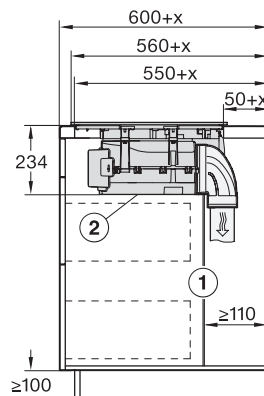

KMDA7676FL-U, KMDA7876FL-U – flush installation, drilling template, Installation depth 24,8 cm, Installation drawing

KMDA7676FL, KMDA7876FL – Side view lying on top – Installation drawing

KMDA7676FL-U, KMDA7876FL-U – surface installation, drilling template, 23,8 cm, Installation drawing

KMDA7676FL, KMDA7876FL – Installation drawing

KMDA7676FL, KMDA7876FL – Side view lying on top+X – Installation drawing

KMDA7676FL-U, KMDA7876FL-U – surface installation, 24,8 cm, drilling template, Installation drawing