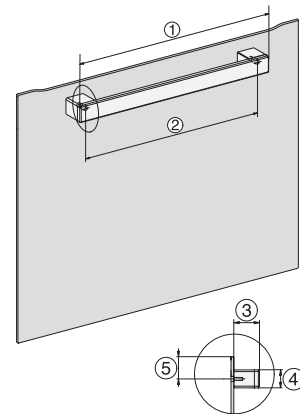

### Ugn

i modern design med nätanslutning, pyrolyt och FlexiClip-teleskopskenor.

installation H7000 XL, installation drawing

side view H7000 XL, installation drawings

built-in H7000 XL, installation drawing

H226x-1B/BP/E/EP/I/IP, H2x6xB/BP, H7x6xB/BP/BPX, installation drawings

side view H7000 XL build-under, installation drawing

H2465B, H2465BP, H2466B, H2466BP, H2467B, H2467BP, H2468B, H2468BP, installation drawings