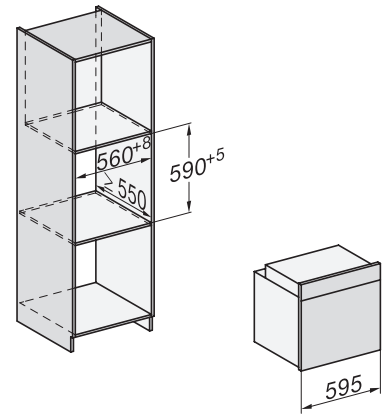

H 2467 BP ACTIVE

Ugn

i modern design med nätanslutning, pyrolyt och FlexiClip-teleskopskenor.

installation H7000 XL, installation drawing

side view H7000 XL, installation drawings

built-in H7000 XL, installation drawing

H226x-1B/BP/E/EP/I/IP, H2x6xB/BP, H7x6xB/BP/BPX, installation drawings

side view H7000 XL build-under, installation drawing

H2465B, H2465BP, H2466B, H2466BP, H2467B, H2467BP, H2468B, H2468BP, installation drawings