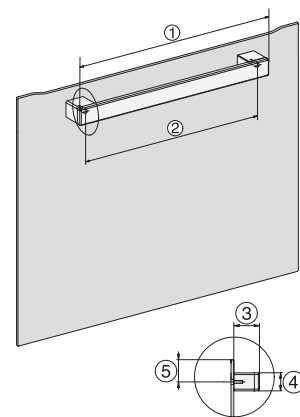

H 2467 BP ACTIVE

Ugn

i modern design med nätanslutning, pyrolyt och FlexiClip-teleskopskenor.

installation H7000 XL, installation drawing

side view H7000 XL, installation drawings

built-in H7000 XL, installation drawing

H226x-1B/BP/E/EP/I/IP, H2x6xB/BP, H7x6xB/BP/BPX, installation drawings

side view H7000 XL build-under, installation drawing

H2465B, H2465BP, H2466B, H2466BP, H2467B, H2467BP, H2468B, H2468BP, installation drawings