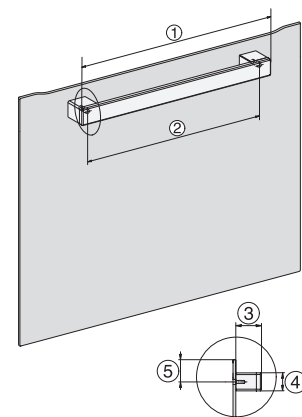

### Ugn

i modern design med nätanslutning och pyrolys till fördelaktigt intro.pris.

installation H7000 XL, installation drawing

side view H7000 XL, installation drawings

built-in H7000 XL, installation drawing

Installation H7000 XL underframe, installation drawings

side view H7000 XL build-under, installation drawing

H2465B, H2465BP, H2466B, H2466BP, H2467B, H2467BP, H2468B, H2468BP, H2469B, H2469BP installation drawings