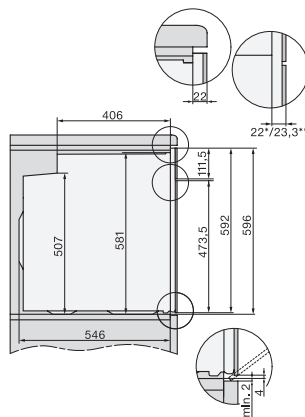

### Ugn

i modern design med nätanslutning och pyrolys till fördelaktigt intro.pris.

installation H7000 XL, installation drawing

side view H7000 XL, installation drawings

built-in H7000 XL, installation drawing

Installation H7000 XL underframe, installation drawings

side view H7000 XL build-under, installation drawing

H2465B, H2465BP, H2466B, H2466BP, H2467B, H2467BP, H2468B, H2468BP, H2469B, H2469BP installation drawings