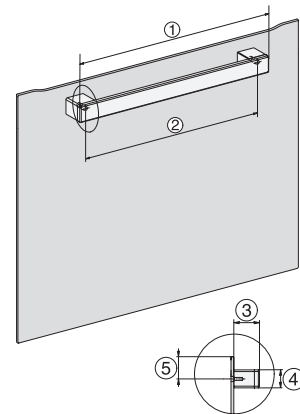

H 2465 BP ACTIVE

Ugn

i modern design med nätanslutning och pyrolys till fördelaktigt intro.pris.

installation H7000 XL, installation drawing

side view H7000 XL, installation drawings

built-in H7000 XL, installation drawing

H226x-1B/BP/E/EP/I/IP, H2x6xB/BP, H7x6xB/BP/BPX, installation drawings

side view H7000 XL build-under, installation drawing

H2465B, H2465BP, H2466B, H2466BP, H2467B, H2467BP, H2468B, H2468BP, installation drawings