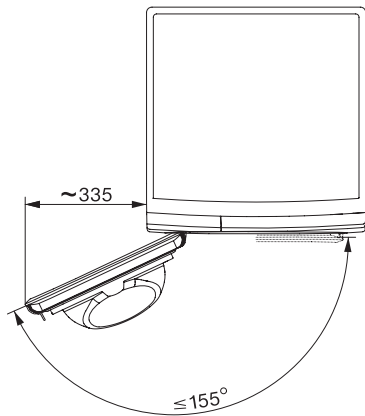

TWL680WP 125 Gala Edition

T1 värmepumpstumlare:

Med SteamFinish och DryCare 40 för skonsam tvättvård.

T1 installation drawing, facia 5 degree, measures in mm

T1 drawing, facia 5 degree, measures in mm

T1 drawing, facia 5 degree, without porthole, measures in mm

T1 drawing, facia 5 degree, measures in mm