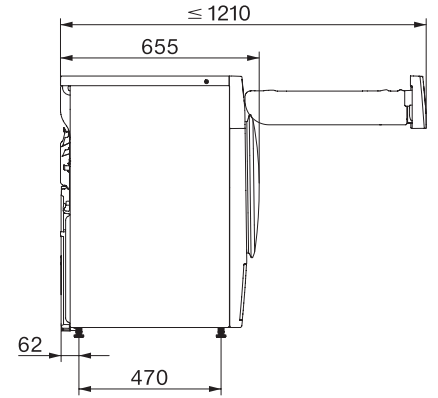

TWL680WP 125 Gala Edition

T1 värmepumpstumlare:

Med SteamFinish och DryCare 40 för skonsam tvättvård.

T1 installation drawing, facia 5 degree, measures in mm

T1 drawing, facia 5 degree, measures in mm

T1 drawing, facia 5 degree, without porthole, measures in mm

T1 drawing, facia 5 degree, measures in mm