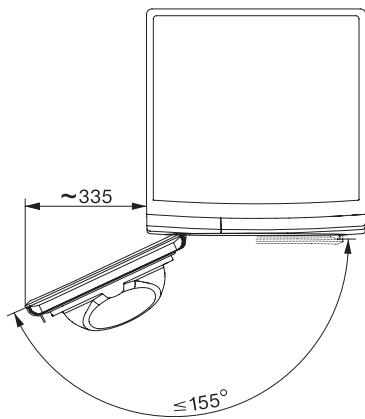

TSL683WP 125 Gala Edition

T1 värmepumpstumlare:

Med SteamFinish och DryCare 40 för skonsam tvättvård.

T1 installation drawing, facia 5 degree, measures in mm

T1 drawing, facia 5 degree, measures in mm

T1 drawing, facia 5 degree, with porthole, measures in mm

T1 drawing, facia 5 degree, measures in mm