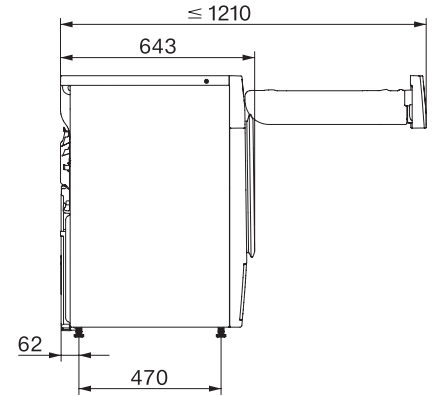

TSL683WP 125 Gala Edition

T1 värmepumpstumlare:

Med SteamFinish och DryCare 40 för skonsam tvättvård.

T1 installation drawing, facia 5 degree, measures in mm

T1 drawing, facia 5 degree, measures in mm

T1 drawing, facia 5 degree, with porthole, measures in mm

T1 drawing, facia 5 degree, measures in mm