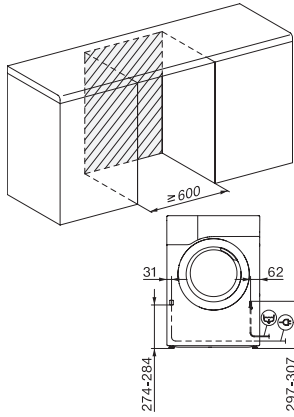

TEL695WP 125 Gala Edition

T1 värmepumpstumlare:

Med SteamFinish och DryCare 40 för skonsam tvättvård.

T1 installation drawing, slanted facia or straight facia, measures in mm

T1 drawing, slanted facia or straight facia, measures in mm

T1 drawing, slanted facia or straight facia, with porthole, measures in mm

T1 drawing, slanted facia or straight facia, measures in mm