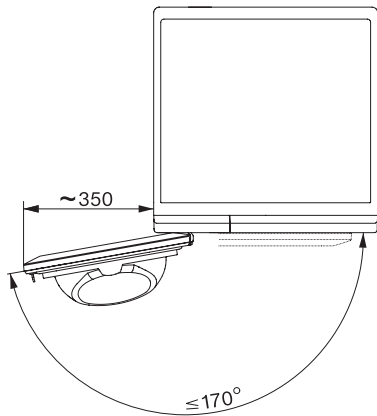

TEL695WP 125 Gala Edition

T1 värmepumpstumlare:

Med SteamFinish och DryCare 40 för skonsam tvättvård.

T1 installation drawing, slanted facia or straight facia, measures in mm

T1 drawing, slanted facia or straight facia, measures in mm

T1 drawing, slanted facia or straight facia, with porthole, measures in mm

T1 drawing, slanted facia or straight facia, measures in mm