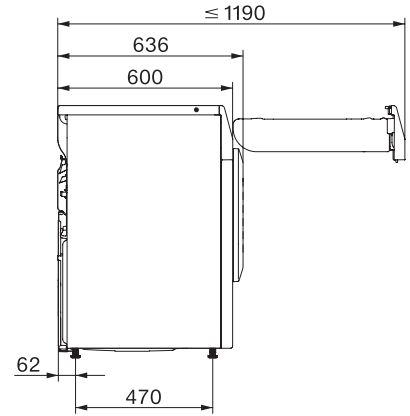

TEL695WP 125 Gala Edition

T1 värmepumpstumlare:

Med SteamFinish och DryCare 40 för skonsam tvättvård.

T1 installation drawing, slanted facia or straight facia, measures in mm

T1 drawing, slanted facia or straight facia, measures in mm

T1 drawing, slanted facia or straight facia, with porthole, measures in mm

T1 drawing, slanted facia or straight facia, measures in mm