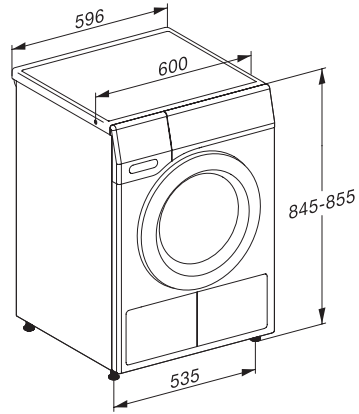

TEL695WP 125 Gala Edition

T1 värmepumpstumlare:

Med SteamFinish och DryCare 40 för skonsam tvättvård.

T1 installation drawing, slanted facia or straight facia, measures in mm

T1 drawing, slanted facia or straight facia, measures in mm

T1 drawing, slanted facia or straight facia, with porthole, measures in mm

T1 drawing, slanted facia or straight facia, measures in mm