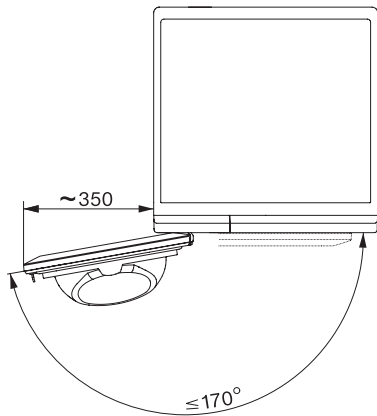

TCL690WP 125 Gala Edition

T1 värmepumpstumlare:

Med SteamFinish och DryCare 40 för skonsam tvättvård.

T1 installation drawing, slanted facia or straight facia, measures in mm

T1 drawing, slanted facia or straight facia, measures in mm

T1 drawing, slanted facia or straight facia, with porthole, measures in mm

T1 drawing, slanted facia or straight facia, measures in mm