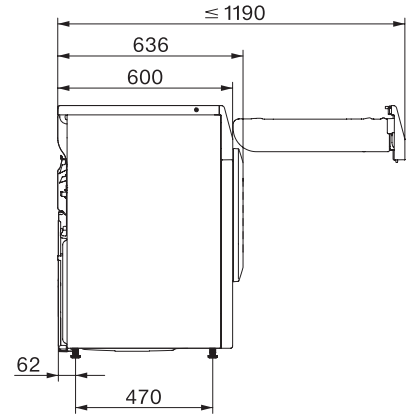

TCL690WP 125 Gala Edition

T1 värmepumpstumlare:

Med SteamFinish och DryCare 40 för skonsam tvättvård.

T1 installation drawing, slanted facia or straight facia, measures in mm

T1 drawing, slanted facia or straight facia, measures in mm

T1 drawing, slanted facia or straight facia, with porthole, measures in mm

T1 drawing, slanted facia or straight facia, measures in mm