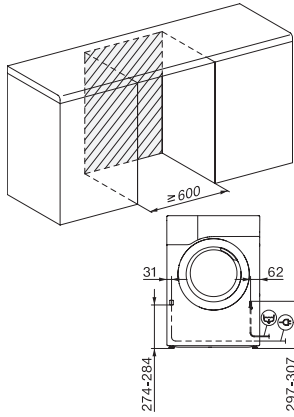

TCL690WP 125 Gala Edition

T1 värmepumpstumlare:

Med SteamFinish och DryCare 40 för skonsam tvättvård.

T1 installation drawing, slanted facia or straight facia, measures in mm

T1 drawing, slanted facia or straight facia, measures in mm

T1 drawing, slanted facia or straight facia, with porthole, measures in mm

T1 drawing, slanted facia or straight facia, measures in mm