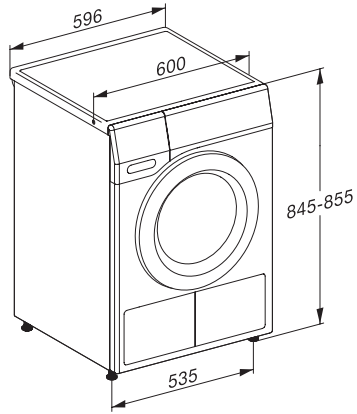

TCL690WP 125 Gala Edition

T1 värmepumpstumlare:

Med SteamFinish och DryCare 40 för skonsam tvättvård.

T1 installation drawing, slanted facia or straight facia, measures in mm

T1 drawing, slanted facia or straight facia, measures in mm

T1 drawing, slanted facia or straight facia, with porthole, measures in mm

T1 drawing, slanted facia or straight facia, measures in mm