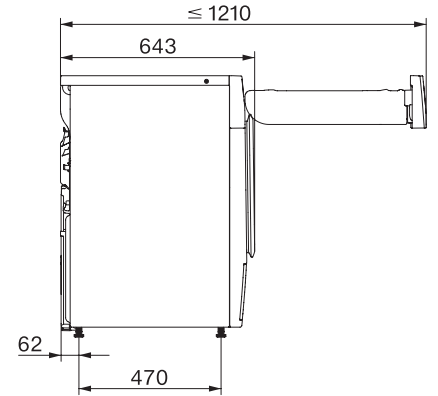

TWC660WP 125 Edition

T1 värmepumpstumlare:

Med A+++ och DryCare 40 för effektiv och skonsam torkning.

T1 installation drawing, facia 5 degree, measures in mm

T1 drawing, facia 5 degree, measures in mm

T1 drawing, facia 5 degree, with porthole, measures in mm

T1 drawing, facia 5 degree, without porthole, measures in mm