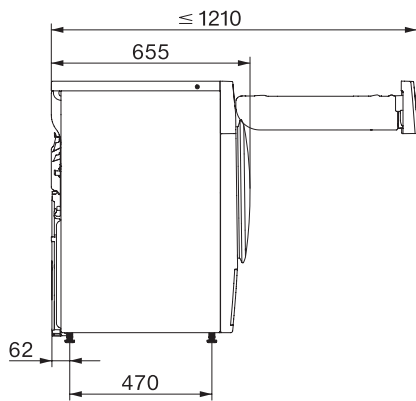

TWC660WP 125 Edition

T1 värmepumpstumlare:

Med A+++ och DryCare 40 för effektiv och skonsam torkning.

T1 installation drawing, facia 5 degree, measures in mm

T1 drawing, facia 5 degree, measures in mm

T1 drawing, facia 5 degree, with porthole, measures in mm

T1 drawing, facia 5 degree, without porthole, measures in mm