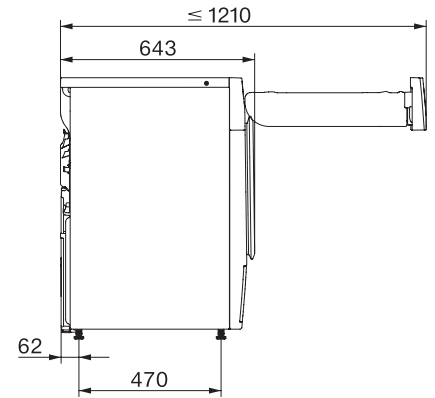

TSC663WP 125 Edition

T1 värmepumpstumlare:

Med A+++ och DryCare 40 för effektiv och skonsam torkning.

T1 installation drawing, facia 5 degree, measures in mm

T1 drawing, facia 5 degree, measures in mm

T1 drawing, facia 5 degree, with porthole, measures in mm

T1 drawing, facia 5 degree, without porthole, measures in mm