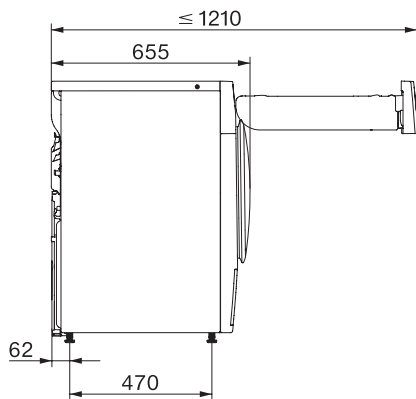

TSC663WP 125 Edition

T1 värmepumpstumlare:

Med A+++ och DryCare 40 för effektiv och skonsam torkning.

T1 installation drawing, facia 5 degree, measures in mm

T1 drawing, facia 5 degree, measures in mm

T1 drawing, facia 5 degree, with porthole, measures in mm

T1 drawing, facia 5 degree, without porthole, measures in mm