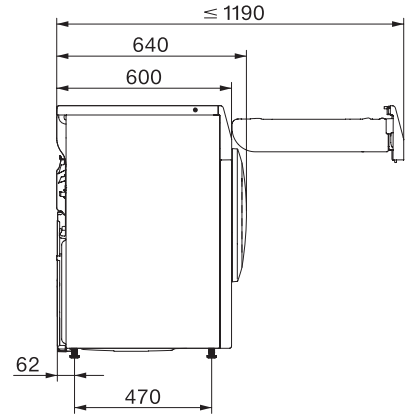

TEC675WP 125 Edition

T1 värmepumpstumlare:

Med A+++ och DryCare 40 för effektiv och skonsam torkning.

T1 installation drawing, slanted facia or straight facia, measures in mm

T1 drawing, slanted facia or straight facia, measures in mm

T1 drawing, slanted facia or straight facia, without porthole, measures in mm

T1 drawing, slanted facia or straight facia, measures in mm