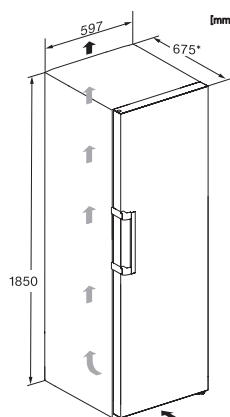

KS 4383 DD N

Fristående kylskåp

med Daily Fresh och DynaCool för en komfortabel Side-by-Side-kombination.

KS4383ED N, KS4383DD N, Nordic, KS4783DD, KS4783ED, K4776ED, installation (footnote*) (installation drawings)

KS4383ED N, KS4383DD N, Nordic, top view (footnote*) (installation drawings)

KS4383ED N, KS4383DD N, FNS4382E N, FNS4382D N, Nordic, top view, Side-by-Side (footnote*) (installation drawings)

KS4383ED N, KS4383DD N, FNS4382E N, FNS4382D N, Nordic, installation sketch, Side-by-Side (footnote*) (drawings)