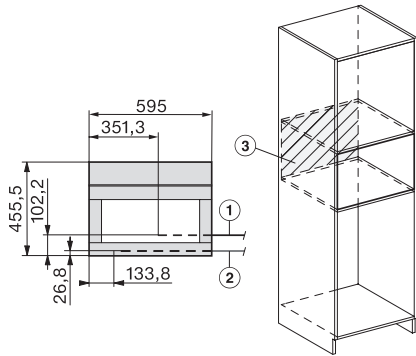

CVA7000, Built-in larder unit for appliances with fresh water connection (built in)

CVA7000, installation (installation drawings)