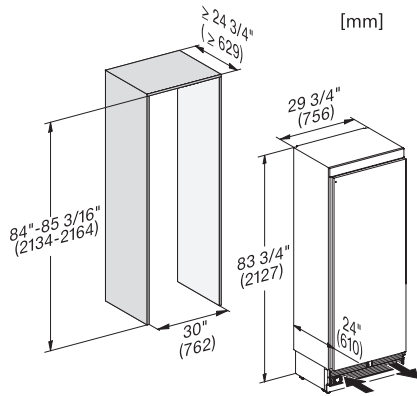

F 2813 Vi  
MasterCool frysskåp  
för design och teknik i toppklass och stort format.

F2812Vi, F2813Vi, F2802Vi, F2811Vi, F2801Vi, MasterCool, inner space, installation drawings

KFP3005ed/cs, KFP3004ed/cs, Front panel, Front dimensions, MasterCool II, installation drawings

Sideview, MasterCool, Sketch

Side-by-Side, MasterCool, footnote, installation drawings

F2802Vi, F2812Vi, F2813Vi, F2812SF, F2801Vi, F2811Vi, F2811SF, installation, MasterCool, installation drawings

Opening angle 90°/115°, right side stop, MasterCool (Sketch) with footnote