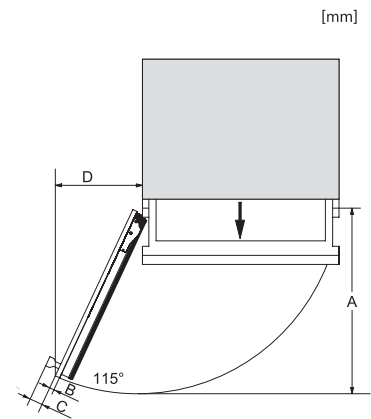

F 2813 Vi  
MasterCool frysskåp  
för design och teknik i toppklass och stort format.

F2812Vi, F2813Vi, F2802Vi, F2811Vi, F2801Vi, MasterCool, inner space, installation drawings

KFP3005ed/cs, KFP3004ed/cs, Front panel, Front dimensions, MasterCool II, installation drawings

Sideview, MasterCool, Sketch

Side-by-Side, MasterCool, footnote, installation drawings

F2802Vi, F2812Vi, F2813Vi, F2812SF, F2801Vi, F2811Vi, F2811SF, installation, MasterCool, installation drawings

Opening angle 90°/115°, right side stop, MasterCool (Sketch) with footnote