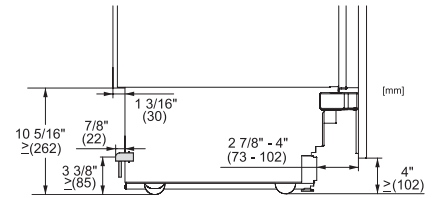

F 2813 Vi  
MasterCool frysskåp  
för design och teknik i toppklass och stort format.

F2812Vi, F2813Vi, F2802Vi, F2811Vi, F2801Vi, MasterCool, inner space, installation drawings

KFP3005ed/cs, KFP3004ed/cs, Front panel, Front dimensions, MasterCool II, installation drawings

Sideview, MasterCool, Sketch

Side-by-Side, MasterCool, footnote, installation drawings

F2802Vi, F2812Vi, F2813Vi, F2812SF, F2801Vi, F2811Vi, F2811SF, installation, MasterCool, installation drawings

Opening angle 90°/115°, right side stop, MasterCool (Sketch) with footnote