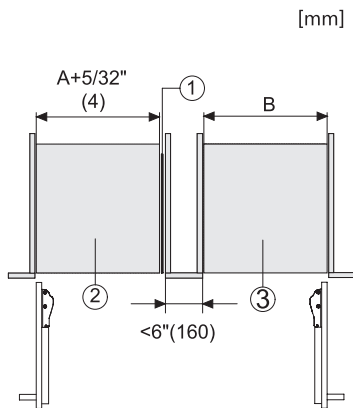

F 2813 Vi  
MasterCool frysskåp  
för design och teknik i toppklass och stort format.

F2812Vi, F2813Vi, F2802Vi, F2811Vi, F2801Vi, MasterCool, inner space, installation drawings

KFP3005ed/cs, KFP3004ed/cs, Front panel, Front dimensions, MasterCool II, installation drawings

Sideview, MasterCool, Sketch

Side-by-Side, MasterCool, footnote, installation drawings

F2802Vi, F2812Vi, F2813Vi, F2812SF, F2801Vi, F2811Vi, F2811SF, installation, MasterCool, installation drawings

Opening angle 90°/115°, right side stop, MasterCool (Sketch) with footnote