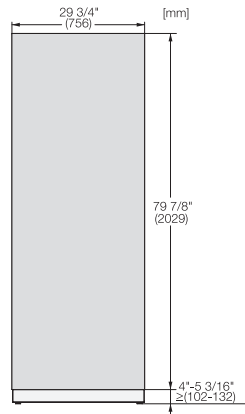

F 2813 Vi  
MasterCool frysskåp  
för design och teknik i toppklass och stort format.

F2812Vi, F2813Vi, F2802Vi, F2811Vi, F2801Vi, MasterCool, inner space, installation drawings

KFP3005ed/cs, KFP3004ed/cs, Front panel, Front dimensions, MasterCool II, installation drawings

Sideview, MasterCool, Sketch

Side-by-Side, MasterCool, footnote, installation drawings

F2802Vi, F2812Vi, F2813Vi, F2812SF, F2801Vi, F2811Vi, F2811SF, installation, MasterCool, installation drawings

Opening angle 90°/115°, right side stop, MasterCool (Sketch) with footnote