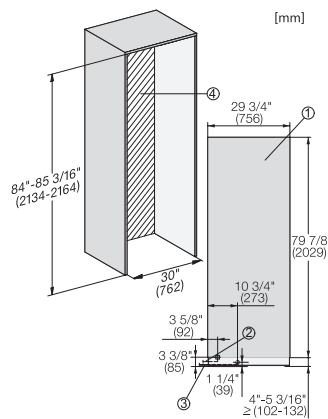

F 2813 Vi  
MasterCool frysskåp  
för design och teknik i toppklass och stort format.

F2812Vi, F2813Vi, F2802Vi, F2811Vi, F2801Vi, MasterCool, inner space, installation drawings

KFP3005ed/cs, KFP3004ed/cs, Front panel, Front dimensions, MasterCool II, installation drawings

Sideview, MasterCool, Sketch

Side-by-Side, MasterCool, footnote, installation drawings

F2802Vi, F2812Vi, F2813Vi, F2812SF, F2801Vi, F2811Vi, F2811SF, installation, MasterCool, installation drawings

Opening angle 90°/115°, right side stop, MasterCool (Sketch) with footnote