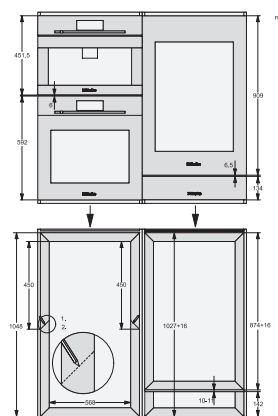

KWT6422iG, KWT6422iG-1, Installation draw, side view

ENB1060, combination 2x45er + KWT6422iG, Installation draw

KWT6422iG, KWT6422iG-1, Interior dimensions (Installation drawings)

ENB1060, combination 60er & 32er ESW + 2x45er + KWT6422iG, Installation draw