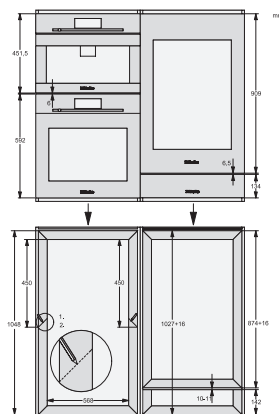

KWT6422iG, KWT6422iG-1, Installation draw, side view

ENB1060, combination 2x45er + KWT6422iG, Installation draw

KWT6422iG, KWT6422iG-1, Interior dimensions (Installation drawings)

ENB1060, combination 60er & 32er ESW + 2x45er + KWT6422iG, Installation draw