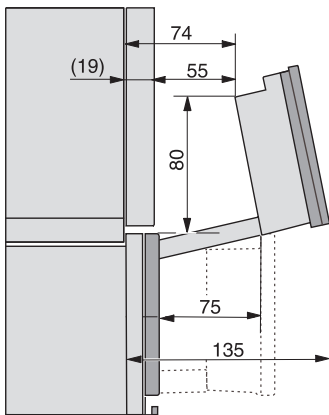

ESW7x10, EVS7010, DGC7x6xHCPro, DGC7x6xHCXPro installation drawings

built-in DGC XXL, installation drawing

DGC7x65 connections and ventilation 60cm, installation drawing

built-in DGC XXL build-under, installation drawing

screw joint DGC XXL, installation drawing

DGC7x4x swivel range of the aperture, installation drawings

side view DGC XXL, installation drawings