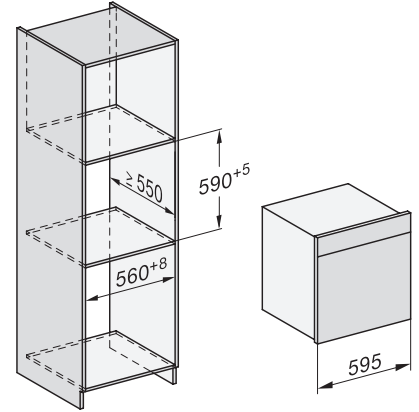

ESW7x10, EVS7010, DGC7x6xHCPro, DGC7x6xHCXPro installation drawings

built-in DGC XXL, installation drawing

DGC7x65 connections and ventilation 60cm, installation drawing

built-in DGC XXL build-under, installation drawing

screw joint DGC XXL, installation drawing

DGC7x4x swivel range of the aperture, installation drawings

side view DGC XXL, installation drawings