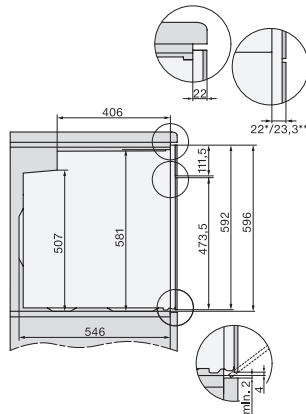

H 7464 BPX 125 Gala Ed

Handtagsfri ugn

i en perfekt kombinerbar design med stektermometer och LED-belysning.

installation H7000 XL, installation drawing

side view H7000 XL, installation drawings

built-in H7000 XL, installation drawing

H226x-1B/BP/E/EP/I/IP, H2x6xB/BP, H7x6xB/BP/BPX, installation drawings

side view H7000 XL build-under, installation drawing