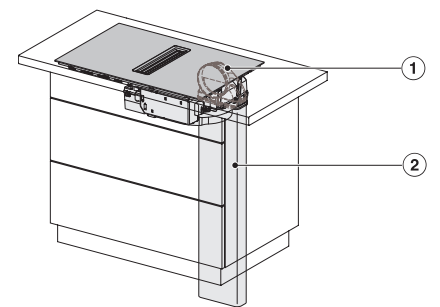

KMDA7473FL/FR – Operating options

KMDA7272FL, KMDA7473FL – flush – Installation drawing

KMDA7272FL, KMDA7473FL – Installation drawing

KMDA7272FL/FR, KMDA7473FL/FR, Exhaust air
(Installation drawing)

KMDA7272FL, KMDA7473FL – Side view flush,
Plug&Play – Installation drawing

KMDA7272FL, KMDA7473FL – Side view lying on top,
Plug&Play – Installation drawing

KMDA7272FL, KMDA7473FL – Side view flush+X,
Plug&Play – Installation drawing

KMDA7272FL, KMDA7473FL – Side view lying on top+X,
Plug&Play – Installation drawing