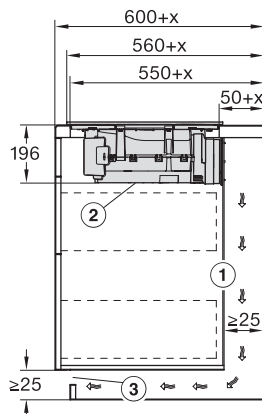

KMDA7473FL/FR – Operating options

KMDA7272FL, KMDA7473FL – flush – Installation drawing

KMDA7272FL, KMDA7473FL – Installation drawing

KMDA7272FL/FR, KMDA7473FL/FR, Exhaust air
(Installation drawing)

KMDA7272FL, KMDA7473FL – Side view flush,
Plug&Play – Installation drawing

KMDA7272FL, KMDA7473FL – Side view lying on top,
Plug&Play – Installation drawing

KMDA7272FL, KMDA7473FL – Side view flush+X,
Plug&Play – Installation drawing

KMDA7272FL, KMDA7473FL – Side view lying on top+X,
Plug&Play – Installation drawing