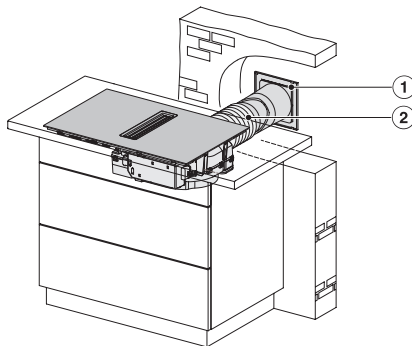

KMDA7272FL/FR, KMDA7473FL/FR – Installation variant
3 Basis – drawing