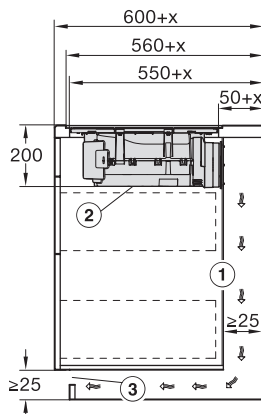

KMDA7473FL/FR – Operating options

KMDA7272FL, KMDA7473FL – flush – Installation drawing

KMDA7272FL, KMDA7473FL – Installation drawing

KMDA7272FL/FR, KMDA7473FL/FR, Exhaust air
(Installation drawing)

KMDA7272FL, KMDA7473FL – Side view flush,
Plug&Play – Installation drawing

KMDA7272FL, KMDA7473FL – Side view lying on top,
Plug&Play – Installation drawing

KMDA7272FL, KMDA7473FL – Side view flush+X,
Plug&Play – Installation drawing

KMDA7272FL, KMDA7473FL – Side view lying on top+X,
Plug&Play – Installation drawing