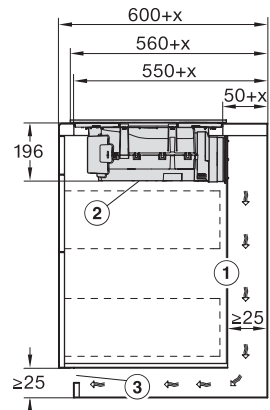

KMDA7272FL, KMDA7473FL – Side view lying on top+X,
Plug&Play – Installation drawing