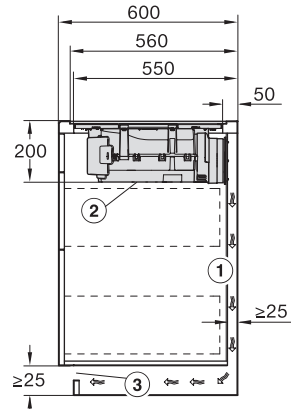

KMDA7272FL/FR, KMDA7473FL/FR, Plug&Play
 (Installation drawing)

KMDA7272FL, KMDA7473FL – Side view flush,
 Plug&Play – Installation drawing

KMDA7272FL, KMDA7473FL – Side view lying on top,
 Plug&Play – Installation drawing