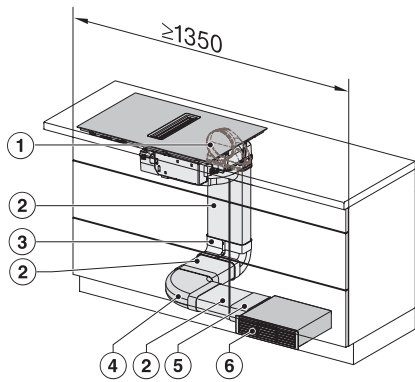

KMDA7272FL/FR, KMDA7473FL/FR, Plug&Play
 (Installation drawing)

KMDA7272FL, KMDA7473FL – Side view flush,
 Plug&Play – Installation drawing

KMDA7272FL, KMDA7473FL – Side view lying on top,
 Plug&Play – Installation drawing

KMDA7272FL, KMDA7473FL – Side view flush+X,
 Plug&Play – Installation drawing

KMDA7272FL, KMDA7473FL – Side view lying on top+X,
 Plug&Play – Installation drawing

KMDA 7473 FL-U Silence
 Induktionshäll med integrerad fläkt
 med Silence-motor och 2 Flex-zoner för cirkulationsdrift

KMDA7272FL/FR, KMDA7473FL/FR – Installation variant 1 Basis -drawing

KMDA7272FL/FR, KMDA7473FL/FR – Installation variant 2 Basis – drawing

KMDA7272FL/FR, KMDA7473FL/FR -Installation variant 3 Basis – drawing