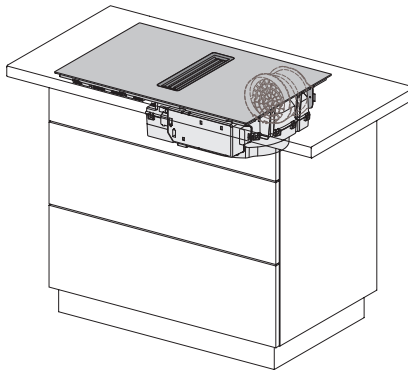

KMDA7272FL, KMDA7473FL – flush – Installation drawing

KMDA7272FL, KMDA7473FL – Installation drawing

KMDA7473FL/FR – Operating options

KMDA7272FL/FR, KMDA7473FL/FR, Air circulation
 (Installation drawing)

KMDA7272FL/FR, KMDA7473FL/FR, Plug&Play
 (Installation drawing)

KMDA7272FL, KMDA7473FL – Side view flush,
 Plug&Play – Installation drawing

KMDA7272FL, KMDA7473FL – Side view lying on top,
 Plug&Play – Installation drawing

KMDA7272FL, KMDA7473FL – Side view flush+X,
 Plug&Play – Installation drawing

KMDA7272FL, KMDA7473FL – Side view lying on top+X,
 Plug&Play – Installation drawing

KMDA 7473 FL-U Silence
 Induktionshäll med integrerad fläkt
 med Silence-motor och 2 Flex-zoner för cirkulationsdrift