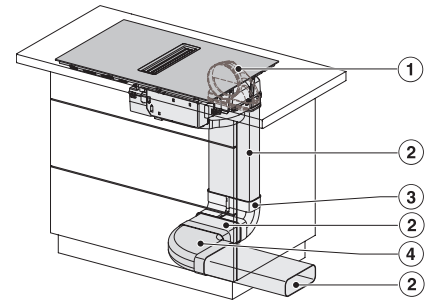

KMDA7272FL/FR, KMDA7473FL/FR, Plug&Play
 (Installation drawing)

KMDA7272FL, KMDA7473FL – Side view flush,
 Plug&Play – Installation drawing

KMDA7272FL, KMDA7473FL – Side view lying on top,
 Plug&Play – Installation drawing

KMDA7272FL, KMDA7473FL – Side view flush+X,
 Plug&Play – Installation drawing

KMDA7272FL, KMDA7473FL – Side view lying on top+X,
 Plug&Play – Installation drawing

KMDA 7473 FL-U Silence
 Induktionshäll med integrerad fläkt
 med Silence-motor och 2 Flex-zoner för cirkulationsdrift

KMDA7272FL/FR, KMDA7473FL/FR – Installation variant 1 Basis -drawing

KMDA7272FL/FR, KMDA7473FL/FR – Installation variant 2 Basis – drawing

KMDA7272FL/FR, KMDA7473FL/FR -Installation variant 3 Basis – drawing