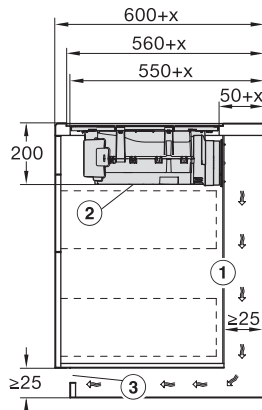

KMDA7272FL/FR, KMDA7473FL/FR, Plug&Play
 (Installation drawing)

KMDA7272FL, KMDA7473FL – Side view flush,
 Plug&Play – Installation drawing

KMDA7272FL, KMDA7473FL – Side view lying on top,
 Plug&Play – Installation drawing