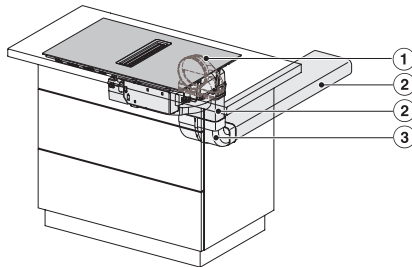

KMDA7272FL/FR, KMDA7473FL/FR, Plug&Play
 (Installation drawing)

KMDA7272FL, KMDA7473FL – Side view flush,
 Plug&Play – Installation drawing

KMDA7272FL, KMDA7473FL – Side view lying on top,
 Plug&Play – Installation drawing

KMDA7272FL, KMDA7473FL – Side view flush+X,
 Plug&Play – Installation drawing

KMDA7272FL, KMDA7473FL – Side view lying on top+X,
 Plug&Play – Installation drawing

KMDA 7473 FL-U Silence
 Induktionshäll med integrerad fläkt
 med Silence-motor och 2 Flex-zoner för cirkulationsdrift

KMDA7272FL/FR, KMDA7473FL/FR – Installation variant 1 Basis -drawing

KMDA7272FL/FR, KMDA7473FL/FR – Installation variant 2 Basis – drawing

KMDA7272FL/FR, KMDA7473FL/FR -Installation variant 3 Basis – drawing