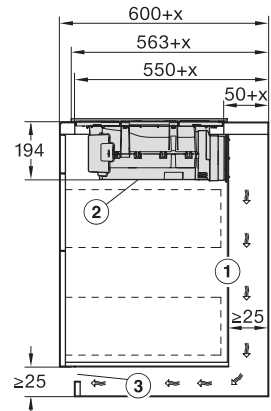

KMDA7272FL/FR, KMDA7473FL/FR, Air circulation
(Installation drawing)

KMDA7272FR, KMDA7473FR – Side view lying on top+X,
Plug&Play – Installation drawing