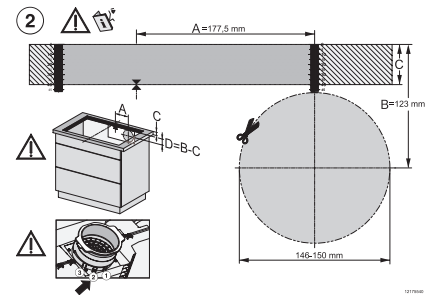

KMDA7272FL/FR, KMDA7473FL/FR – Installation variant 6
Circulating air – drawing