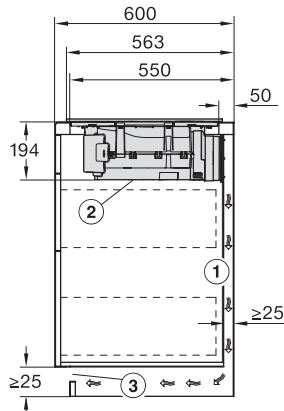

KMDA7272FR, KMDA7473FR – Side view lying on top,
Plug&Play – Installation drawing