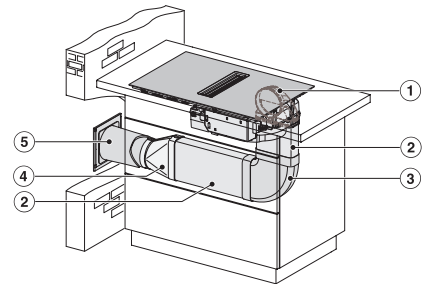

KMDA7272FL/FR, KMDA7473FL/FR – Installation variant
12 Exhaust air – drawing