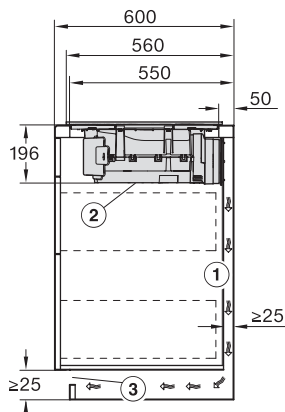

KMDA7272FL/FR – Operating options

KMDA7272FL/FR, KMDA7473FL/FR, Air circulation
 (Installation drawing)

KMDA7272FL/FR, KMDA7473FL/FR, Plug&Play
 (Installation drawing)

KMDA7272FL, KMDA7473FL – Side view flush,
 Plug&Play – Installation drawing

KMDA7272FL, KMDA7473FL – Side view lying on top,
 Plug&Play – Installation drawing

KMDA7272FL, KMDA7473FL – Side view flush+X,
 Plug&Play – Installation drawing

KMDA7272FL, KMDA7473FL – Side view lying on top+X,
 Plug&Play – Installation drawing