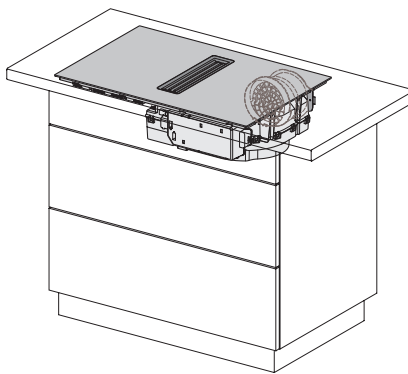

	Abluftbetrieb	Geführter Umluftbetrieb	Plug&Play-Betrieb
KMDA 7272 FR-A	✓	–	–
KMDA 7272 FR-U	–	✓	✓/✓
KMDA 7272 FL-A	✓	–	–
KMDA 7272 FL-U	–	✓	✓/✓

KMDA7272FL, KMDA7473FL – flush – Installation drawing

KMDA7272FL, KMDA7473FL – Installation drawing

KMDA7272FL/FR – Operating options

KMDA7272FL/FR, KMDA7473FL/FR, Air circulation
 (Installation drawing)

KMDA7272FL/FR, KMDA7473FL/FR, Plug&Play
 (Installation drawing)

KMDA7272FL, KMDA7473FL – Side view flush,
 Plug&Play – Installation drawing

KMDA7272FL, KMDA7473FL – Side view lying on top,
 Plug&Play – Installation drawing

KMDA7272FL, KMDA7473FL – Side view flush+X,
 Plug&Play – Installation drawing

KMDA7272FL, KMDA7473FL – Side view lying on top+X,
 Plug&Play – Installation drawing