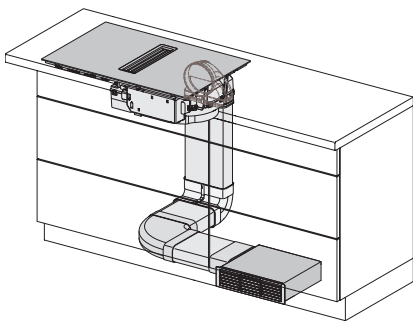

	Abluftbetrieb	Geführter Umluftbetrieb	Plug&Play-Betrieb
KMDA 7272 FR-A	✓	–	–
KMDA 7272 FR-U	–	✓	✓/✓
KMDA 7272 FL-A	✓	–	–
KMDA 7272 FL-U	–	✓	✓/✓

KMDA7272FL, KMDA7473FL – flush – Installation drawing

KMDA7272FL, KMDA7473FL – Installation drawing

KMDA7272FL/FR – Operating options

KMDA7272FL/FR, KMDA7473FL/FR, Air circulation
 (Installation drawing)

KMDA7272FL/FR, KMDA7473FL/FR, Plug&Play
 (Installation drawing)

KMDA7272FL, KMDA7473FL – Side view flush,
 Plug&Play – Installation drawing

KMDA7272FL, KMDA7473FL – Side view lying on top,
 Plug&Play – Installation drawing

KMDA7272FL, KMDA7473FL – Side view flush+X,
 Plug&Play – Installation drawing

KMDA7272FL, KMDA7473FL – Side view lying on top+X,
 Plug&Play – Installation drawing