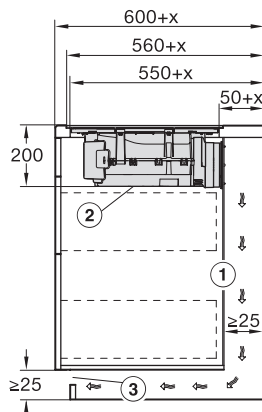

KMDA7272FL/FR – Operating options

KMDA7272FL/FR, KMDA7473FL/FR, Air circulation
 (Installation drawing)

KMDA7272FL/FR, KMDA7473FL/FR, Plug&Play
 (Installation drawing)

KMDA7272FL, KMDA7473FL – Side view flush,
 Plug&Play – Installation drawing

KMDA7272FL, KMDA7473FL – Side view lying on top,
 Plug&Play – Installation drawing

KMDA7272FL, KMDA7473FL – Side view flush+X,
 Plug&Play – Installation drawing

KMDA7272FL, KMDA7473FL – Side view lying on top+X,
 Plug&Play – Installation drawing