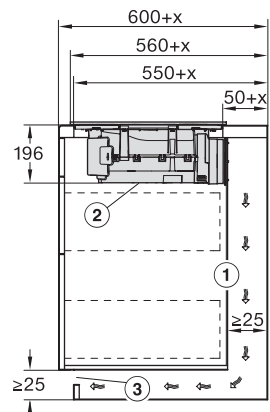

KMDA7272FL/FR – Operating options

KMDA7272FL/FR, KMDA7473FL/FR, Air circulation
 (Installation drawing)

KMDA7272FL/FR, KMDA7473FL/FR, Plug&Play
 (Installation drawing)

KMDA7272FL, KMDA7473FL – Side view flush,
 Plug&Play – Installation drawing

KMDA7272FL, KMDA7473FL – Side view lying on top,
 Plug&Play – Installation drawing

KMDA7272FL, KMDA7473FL – Side view flush+X,
 Plug&Play – Installation drawing

KMDA7272FL, KMDA7473FL – Side view lying on top+X,
 Plug&Play – Installation drawing