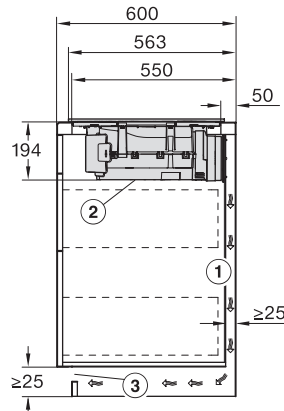

KMDA7272FR, KMDA7473FR – Side view lying on top,
Plug&Play – Installation drawing