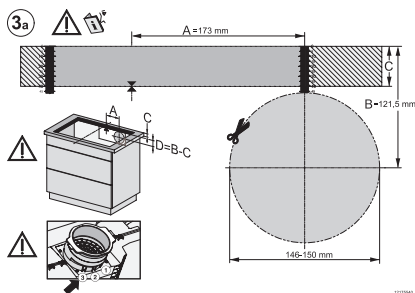

KMDA7272FL/FR, KMDA7473FL/FR – surface installation,
 21 cm, drilling template, Installation drawing