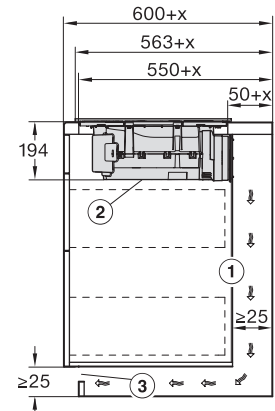

KMDA7272FL/FR, KMDA7473FL/FR, Air circulation
(Installation drawing)

KMDA7272FR, KMDA7473FR – Side view lying on top+X,
Plug&Play – Installation drawing