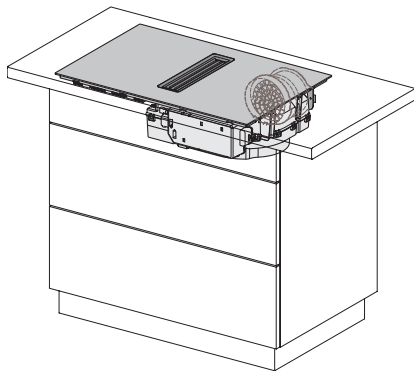

KMDA7272FL/FR – Operating options

KMDA7272FL/FR, KMDA7473FL/FR, Plug&Play
(Installation drawing)