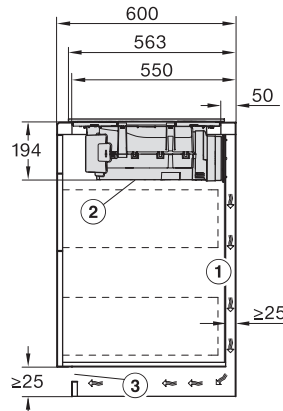

KMDA7272FR, KMDA7473FR – Side view lying on top,
Plug&Play – Installation drawing