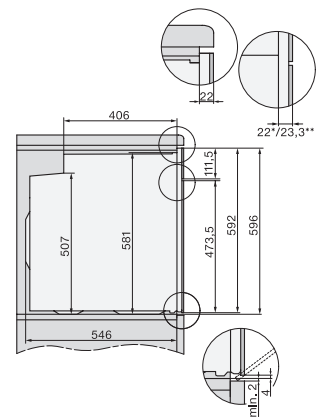

H 2861 BP

Ugn

i kombinerbar design med nätanslutn., pyrolyt och FlexiClip teleskopskenor.

installation H7000 XL, installation drawing

side view H7000 XL, installation drawings

built-in H7000 XL, installation drawing

Installation H7000 XL underframe, installation drawings

H7000 handle, glass, installation drawings

side view H7000 XL build-under, installation drawing