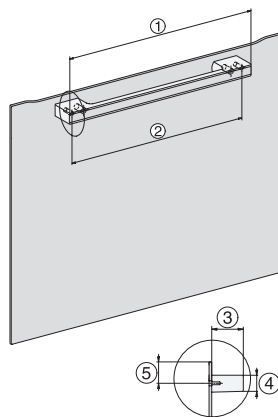

H 2861 BP

Ugn

i kombinerbar design med nätanslutn., pyrolyt och FlexiClip teleskopskenor.

installation H7000 XL, installation drawing

side view H7000 XL, installation drawings

built-in H7000 XL, installation drawing

Installation H7000 XL underframe, installation drawings

H7000 handle, glass, installation drawings

side view H7000 XL build-under, installation drawing