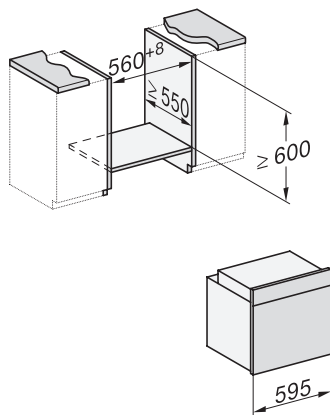

H 2467 B ACTIVE

Ugn

i modern design med nätanslutning, PerfectClean och FlexiClip-teleskopskenor.

installation H7000 XL, installation drawing

side view H7000 XL, installation drawings

built-in H7000 XL, installation drawing

H226x-1B/BP/E/EP/I/IP, H2x6xB/BP, H7x6xB/BP/BPX, installation drawings

side view H7000 XL build-under, installation drawing

H2465B, H2465BP, H2466B, H2466BP, H2467B, H2467BP, H2468B, H2468BP, installation drawings