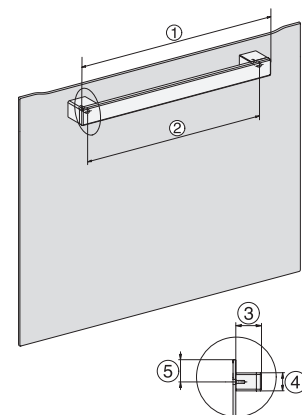

H 2467 B ACTIVE

Ugn

i modern design med nätanslutning, PerfectClean och FlexiClip-teleskopskenor.

installation H7000 XL, installation drawing

side view H7000 XL, installation drawings

built-in H7000 XL, installation drawing

H226x-1B/BP/E/EP/I/IP, H2x6xB/BP, H7x6xB/BP/BPX, installation drawings

side view H7000 XL build-under, installation drawing

H2465B, H2465BP, H2466B, H2466BP, H2467B, H2467BP, H2468B, H2468BP, installation drawings