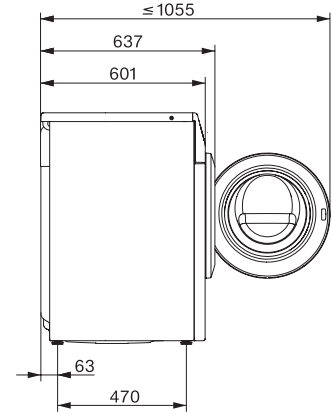

WTD280 WCS 8/5 kg

WT1 tvätt/tork-kombination:

Med Refresh och 1600 v/min för maximal tvätt- och torkfunktion.

WT1 8/5 kg, installation drawing, slanted facia or straight facia, measures in mm

WT1 8/5 kg, drawing, slanted facia or straight facia, measures in mm

WT1 8/5 kg, drawing, slanted facia or straight facia, measures in mm

WT1 8/5 kg, drawing, slanted facia or straight facia, measures in mm